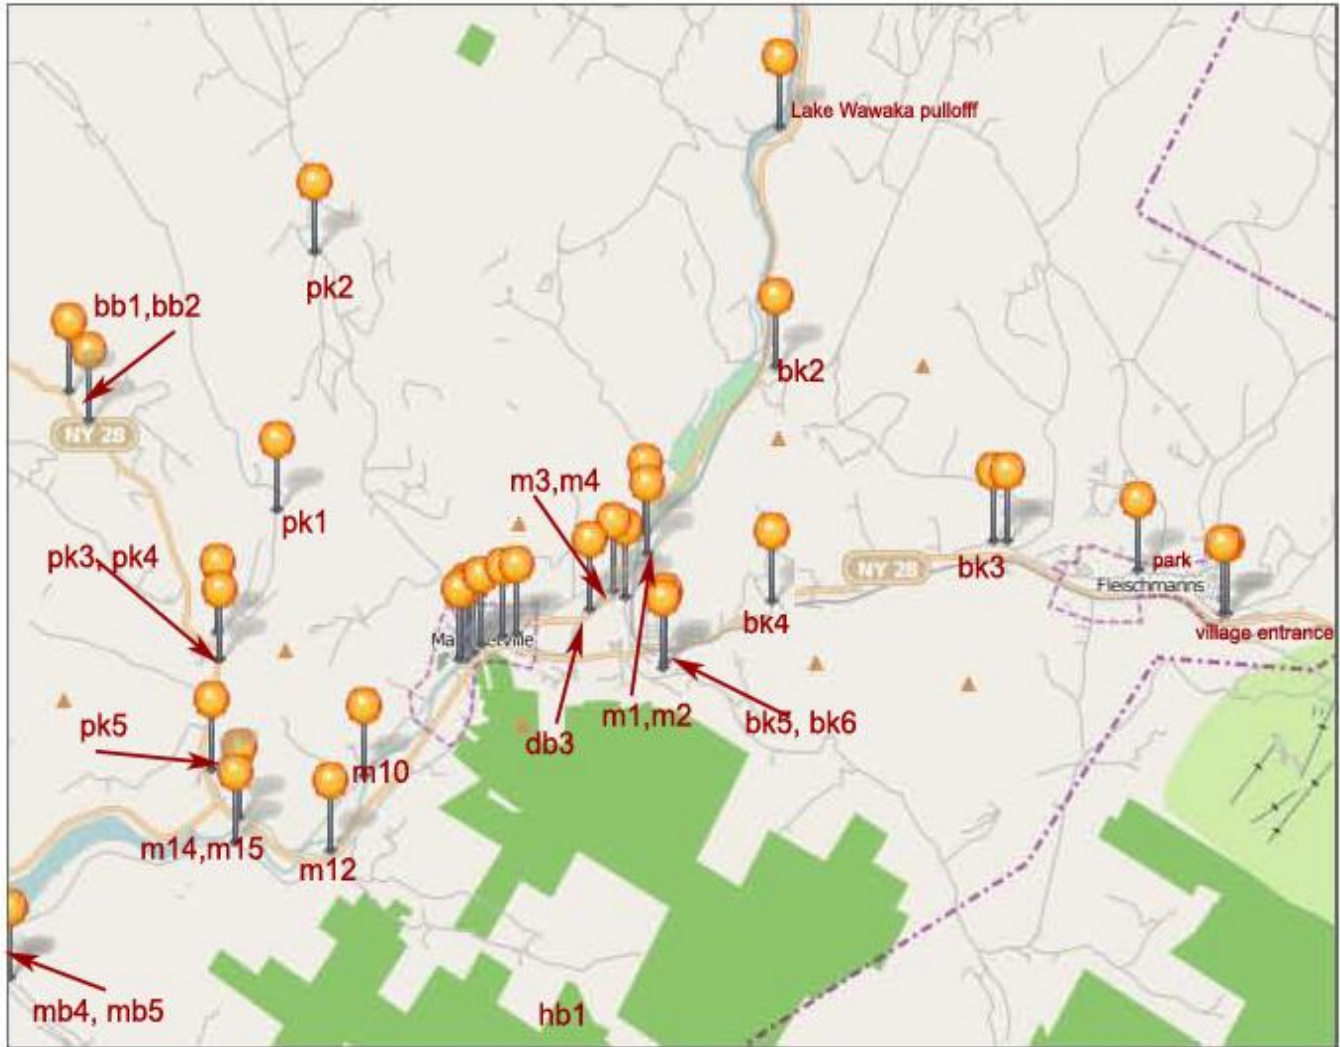

East Branch Delaware Access Points

access points (potential and existing)

Town of Middletown vicinity

Map data © OpenStreetMap contributors, CC-BY-SA