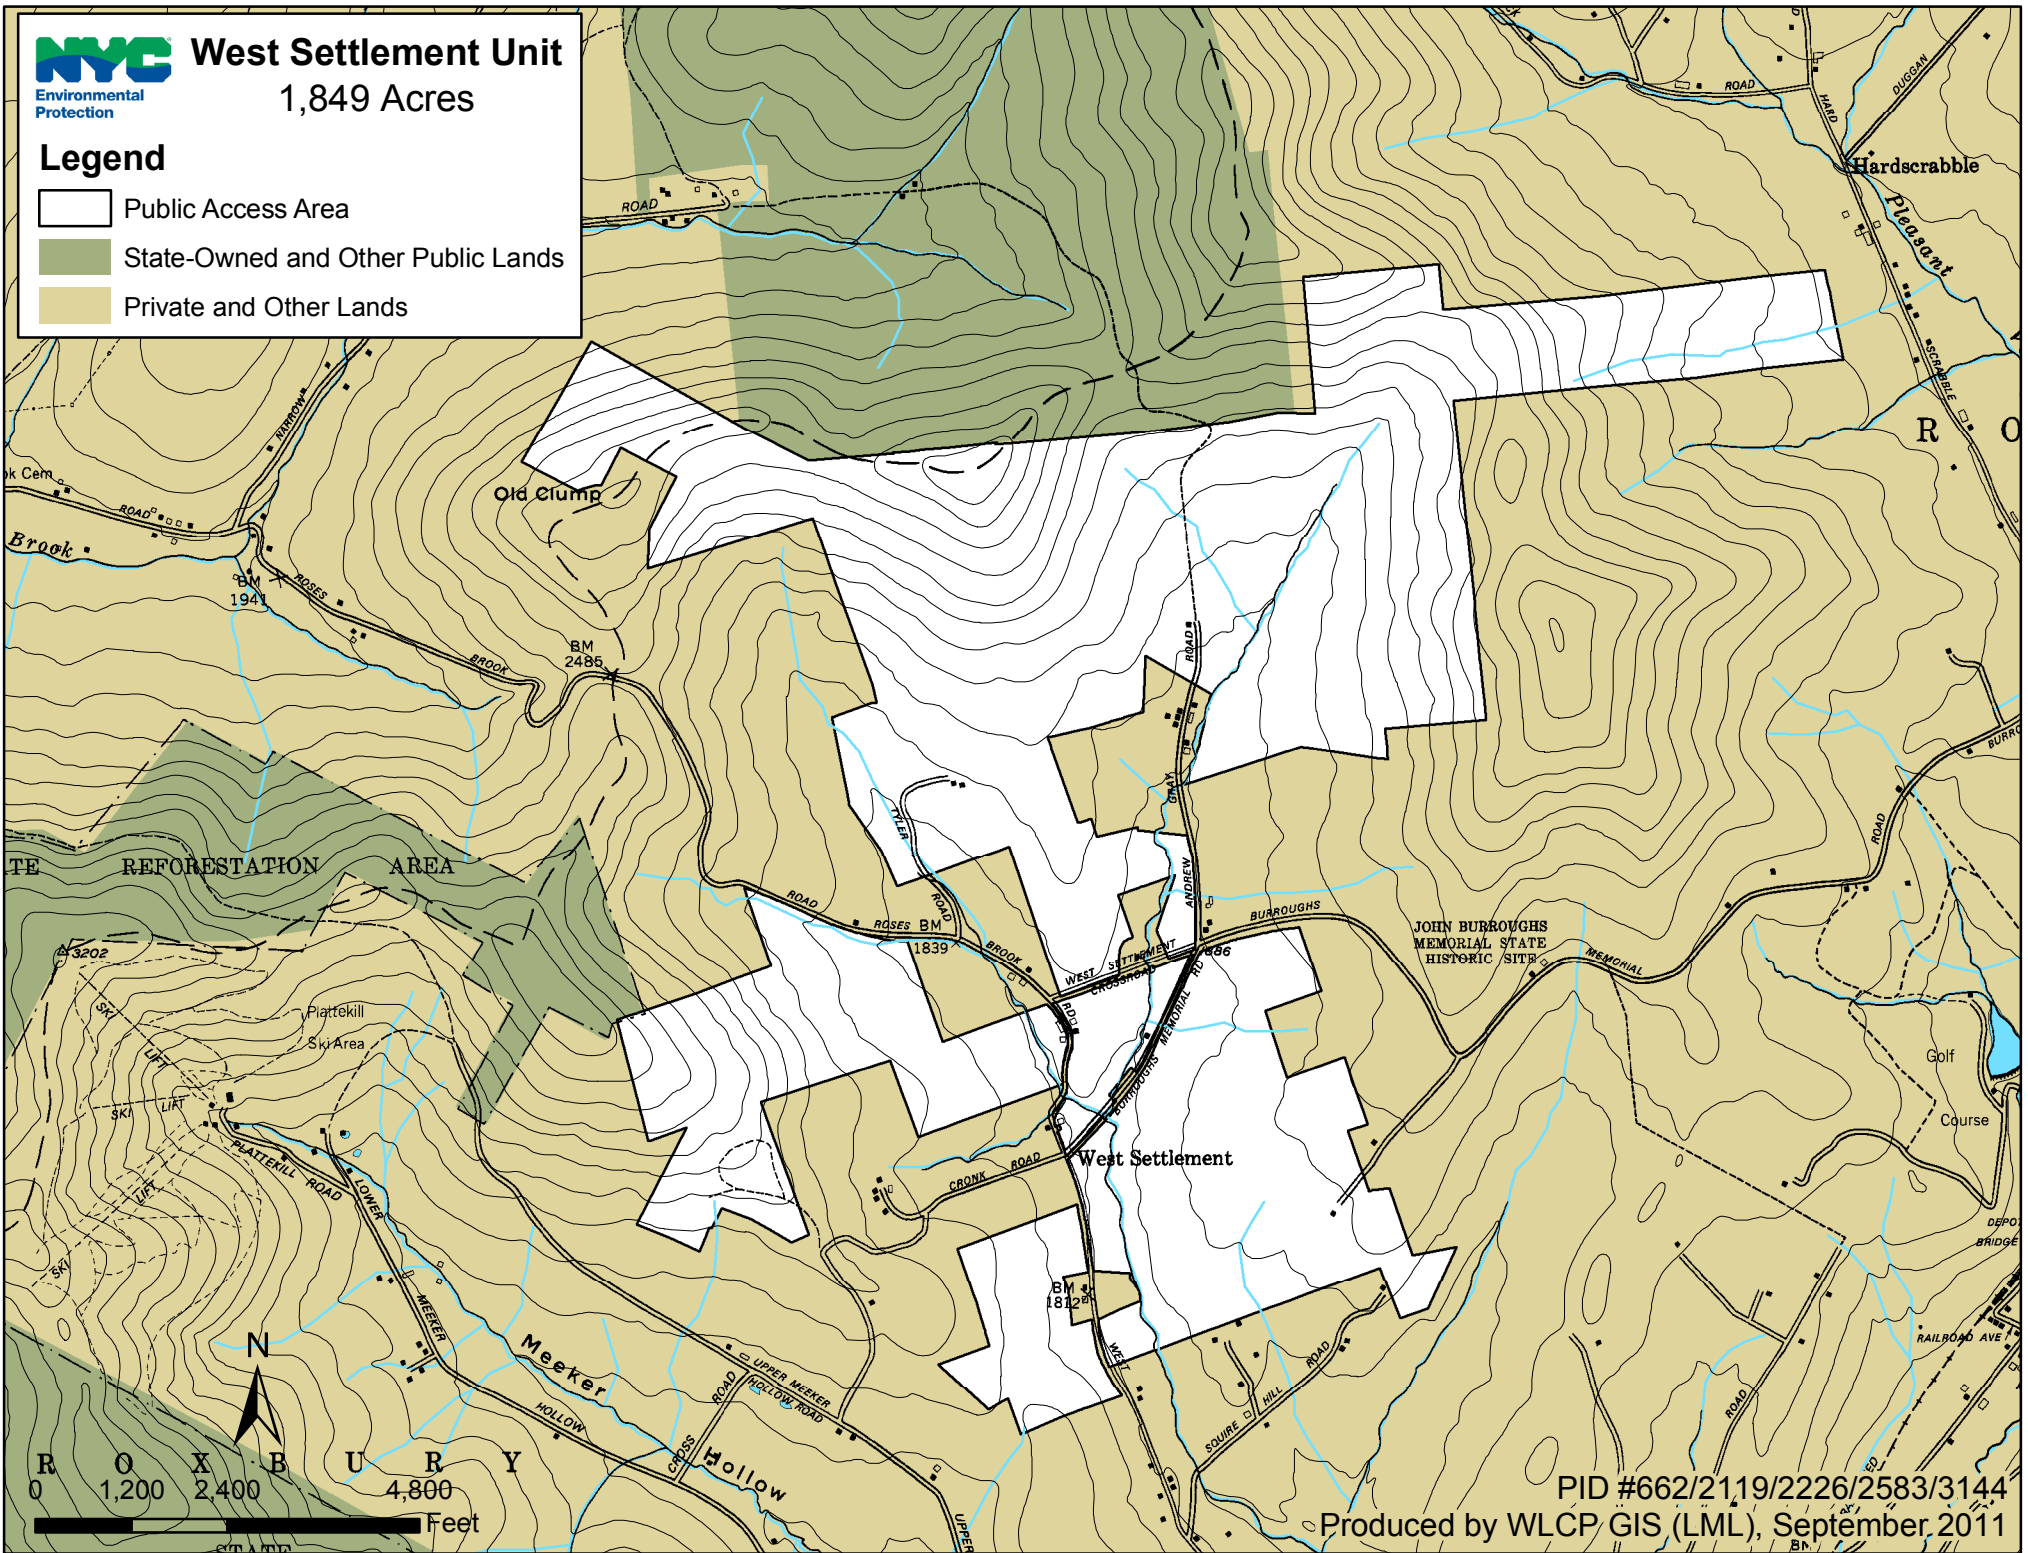

# West Settlement Unit

1,849 Acres

## Legend

- Public Access Area
- State-Owned and Other Public Lands
- Private and Other Lands

PID #662/2119/2226/2583/3144

Produced by WLCP GIS (LML), September, 2011