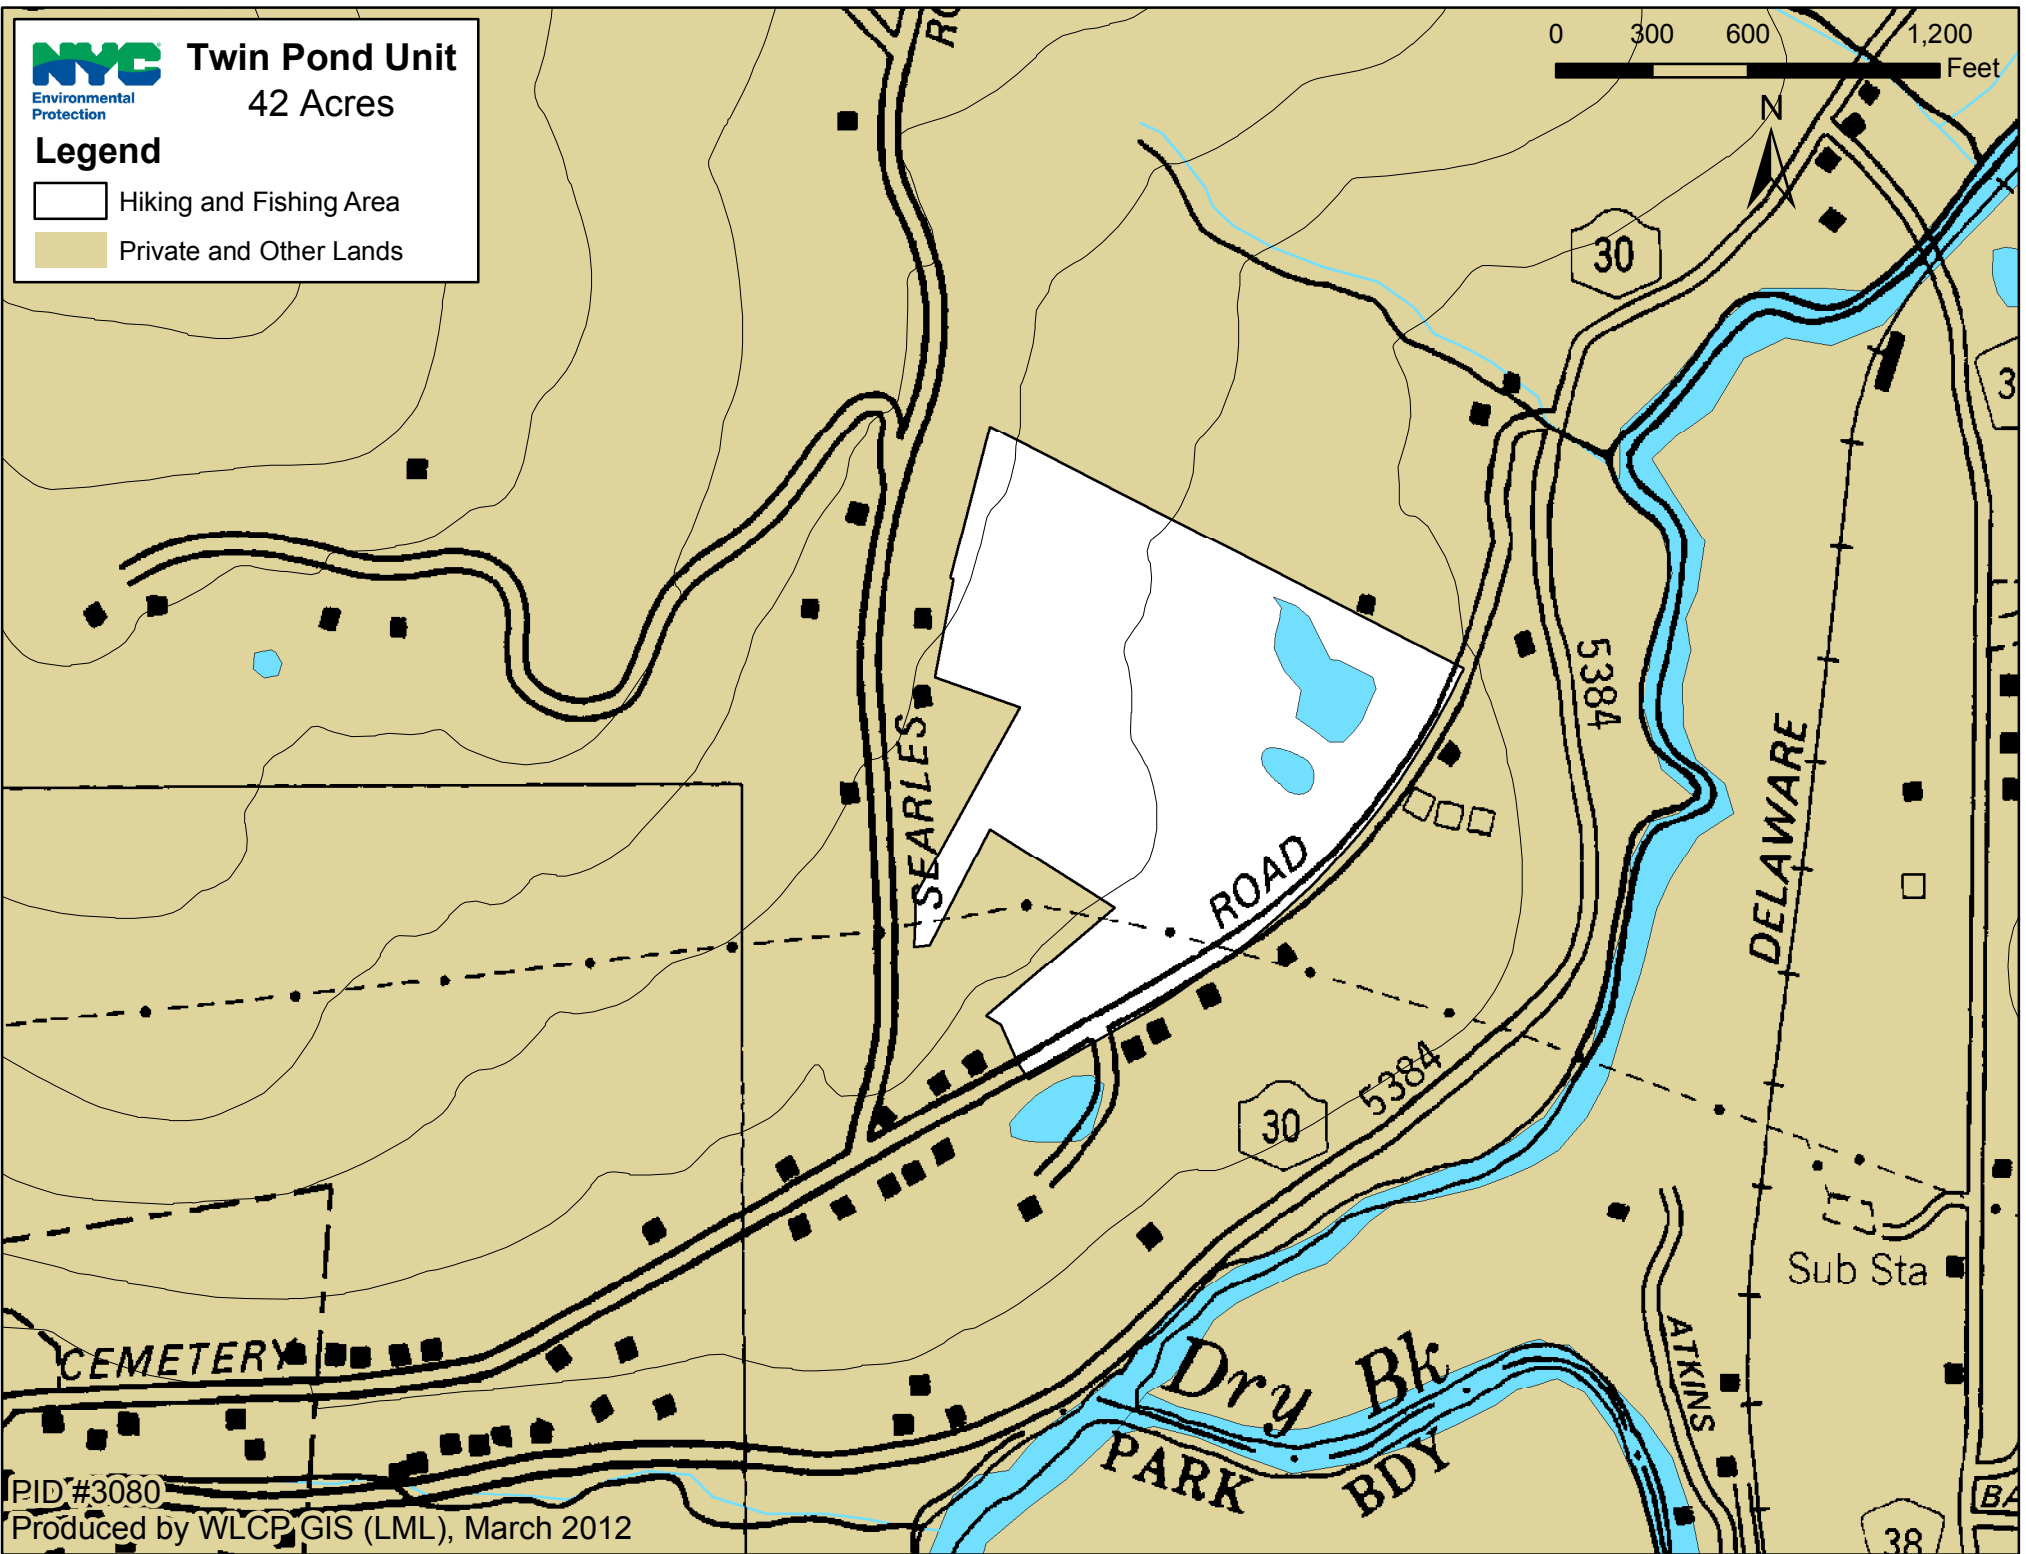

Twin Pond Unit

42 Acres

Legend

-  Hiking and Fishing Area
-  Private and Other Lands

PID #3080

Produced by WLCP GIS (LML), March 2012