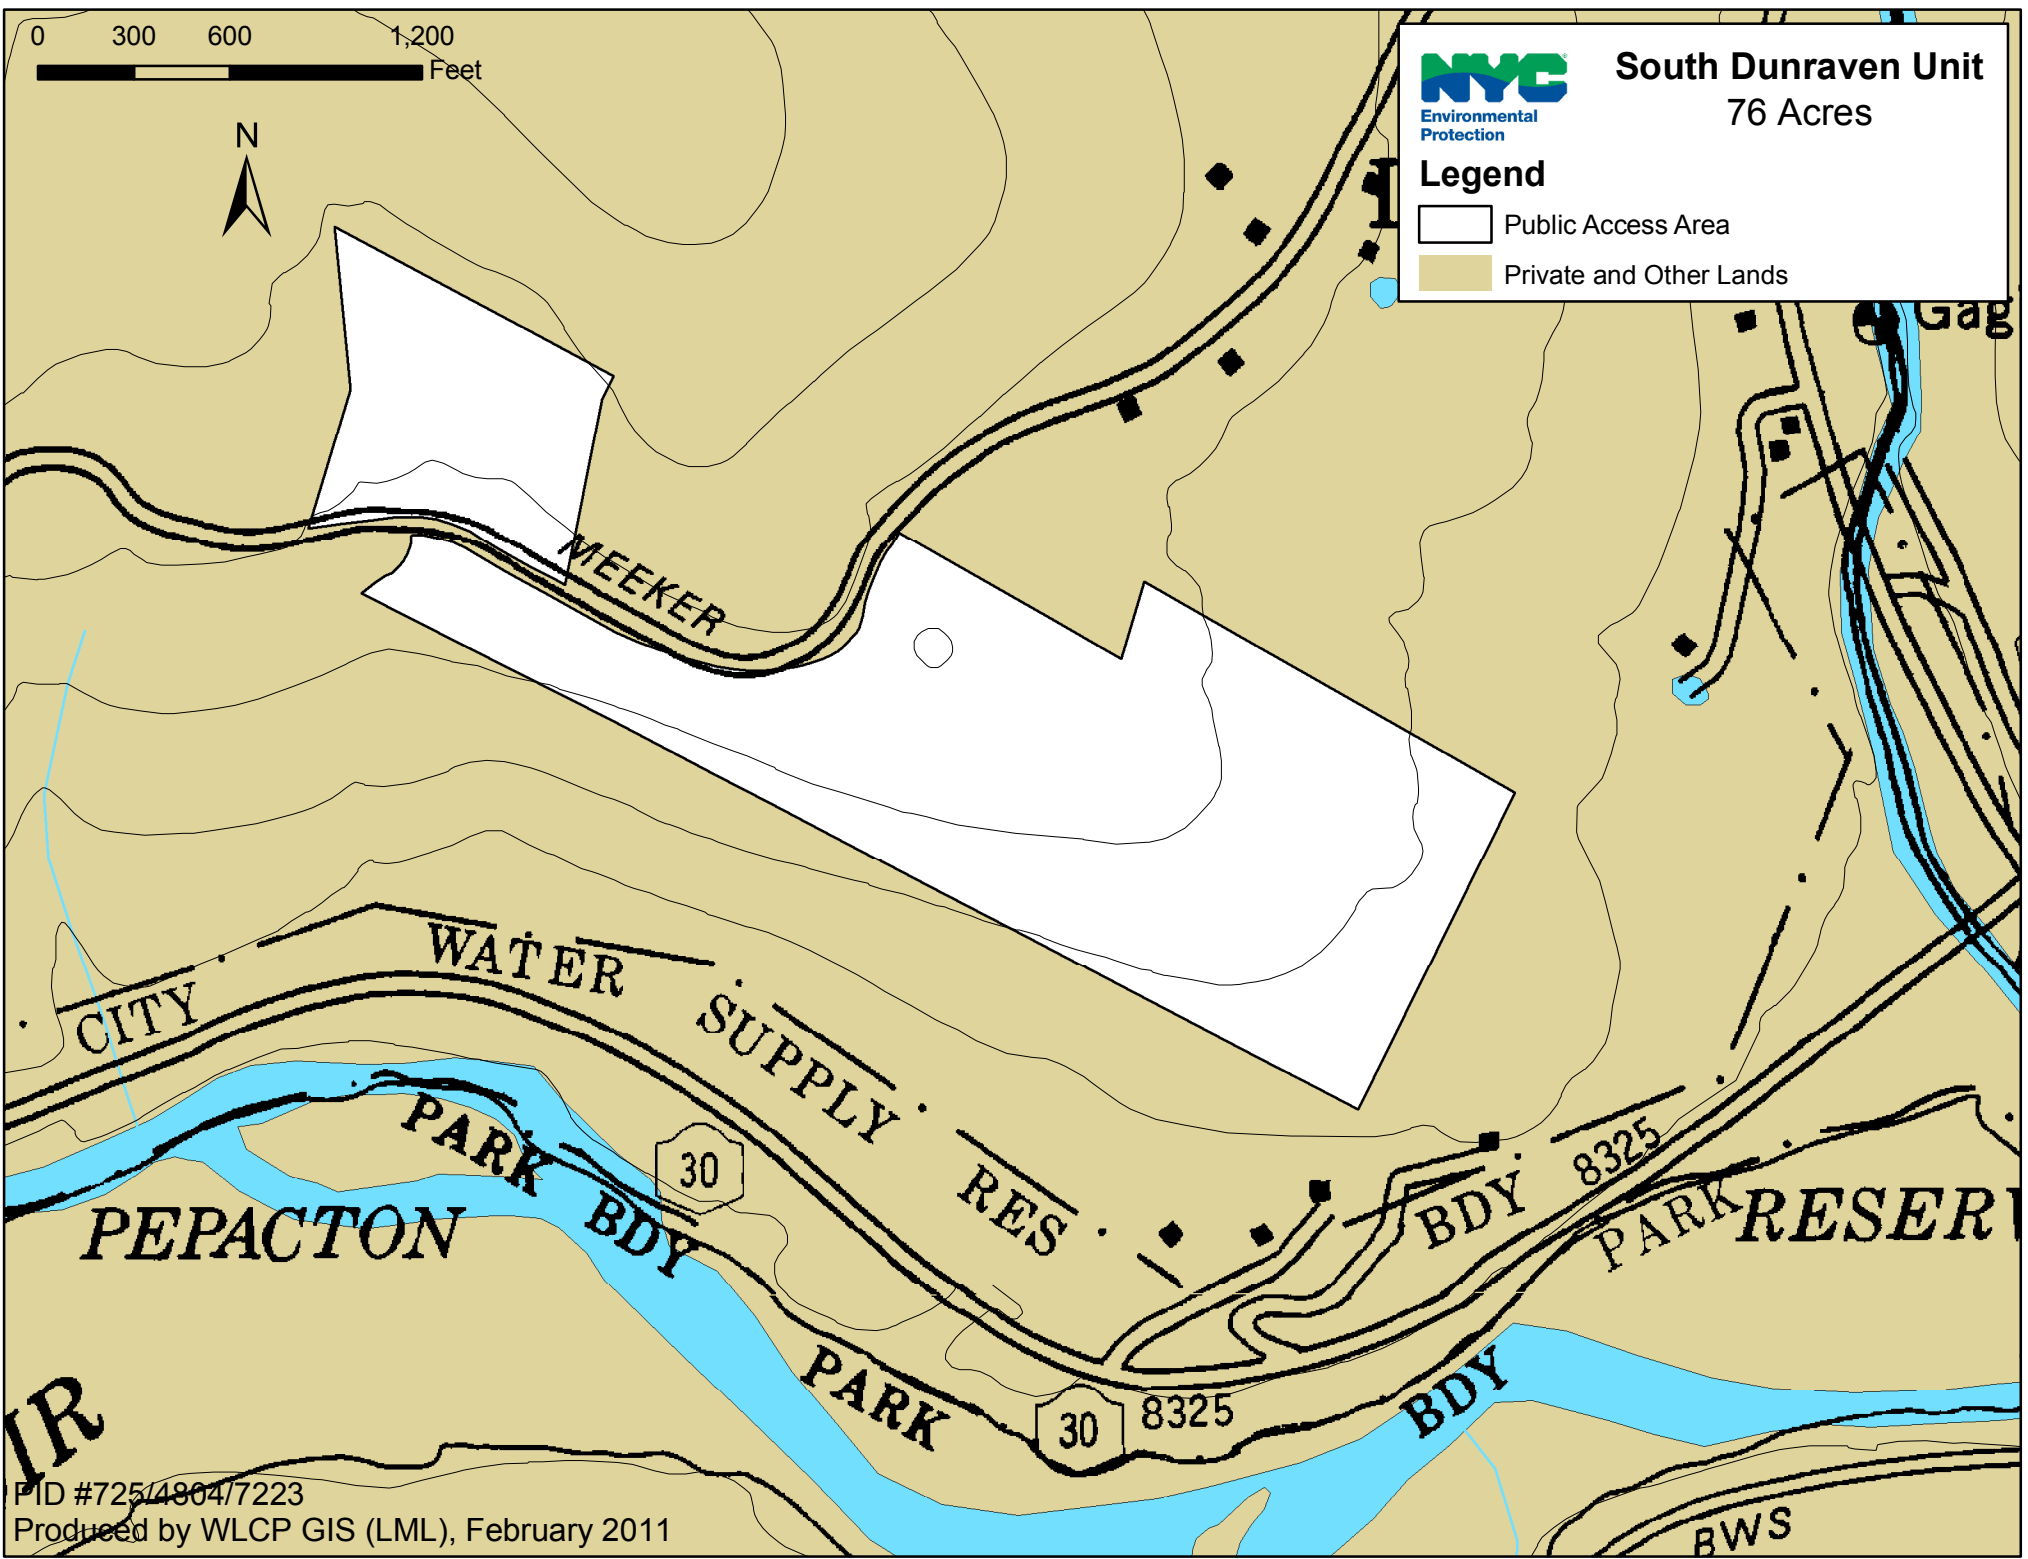

0 300 600 1,200
Feet

South Dunraven Unit

76 Acres

Legend

-  Public Access Area
-  Private and Other Lands

PID #725/4804/7223

Produced by WLCP GIS (LML), February 2011