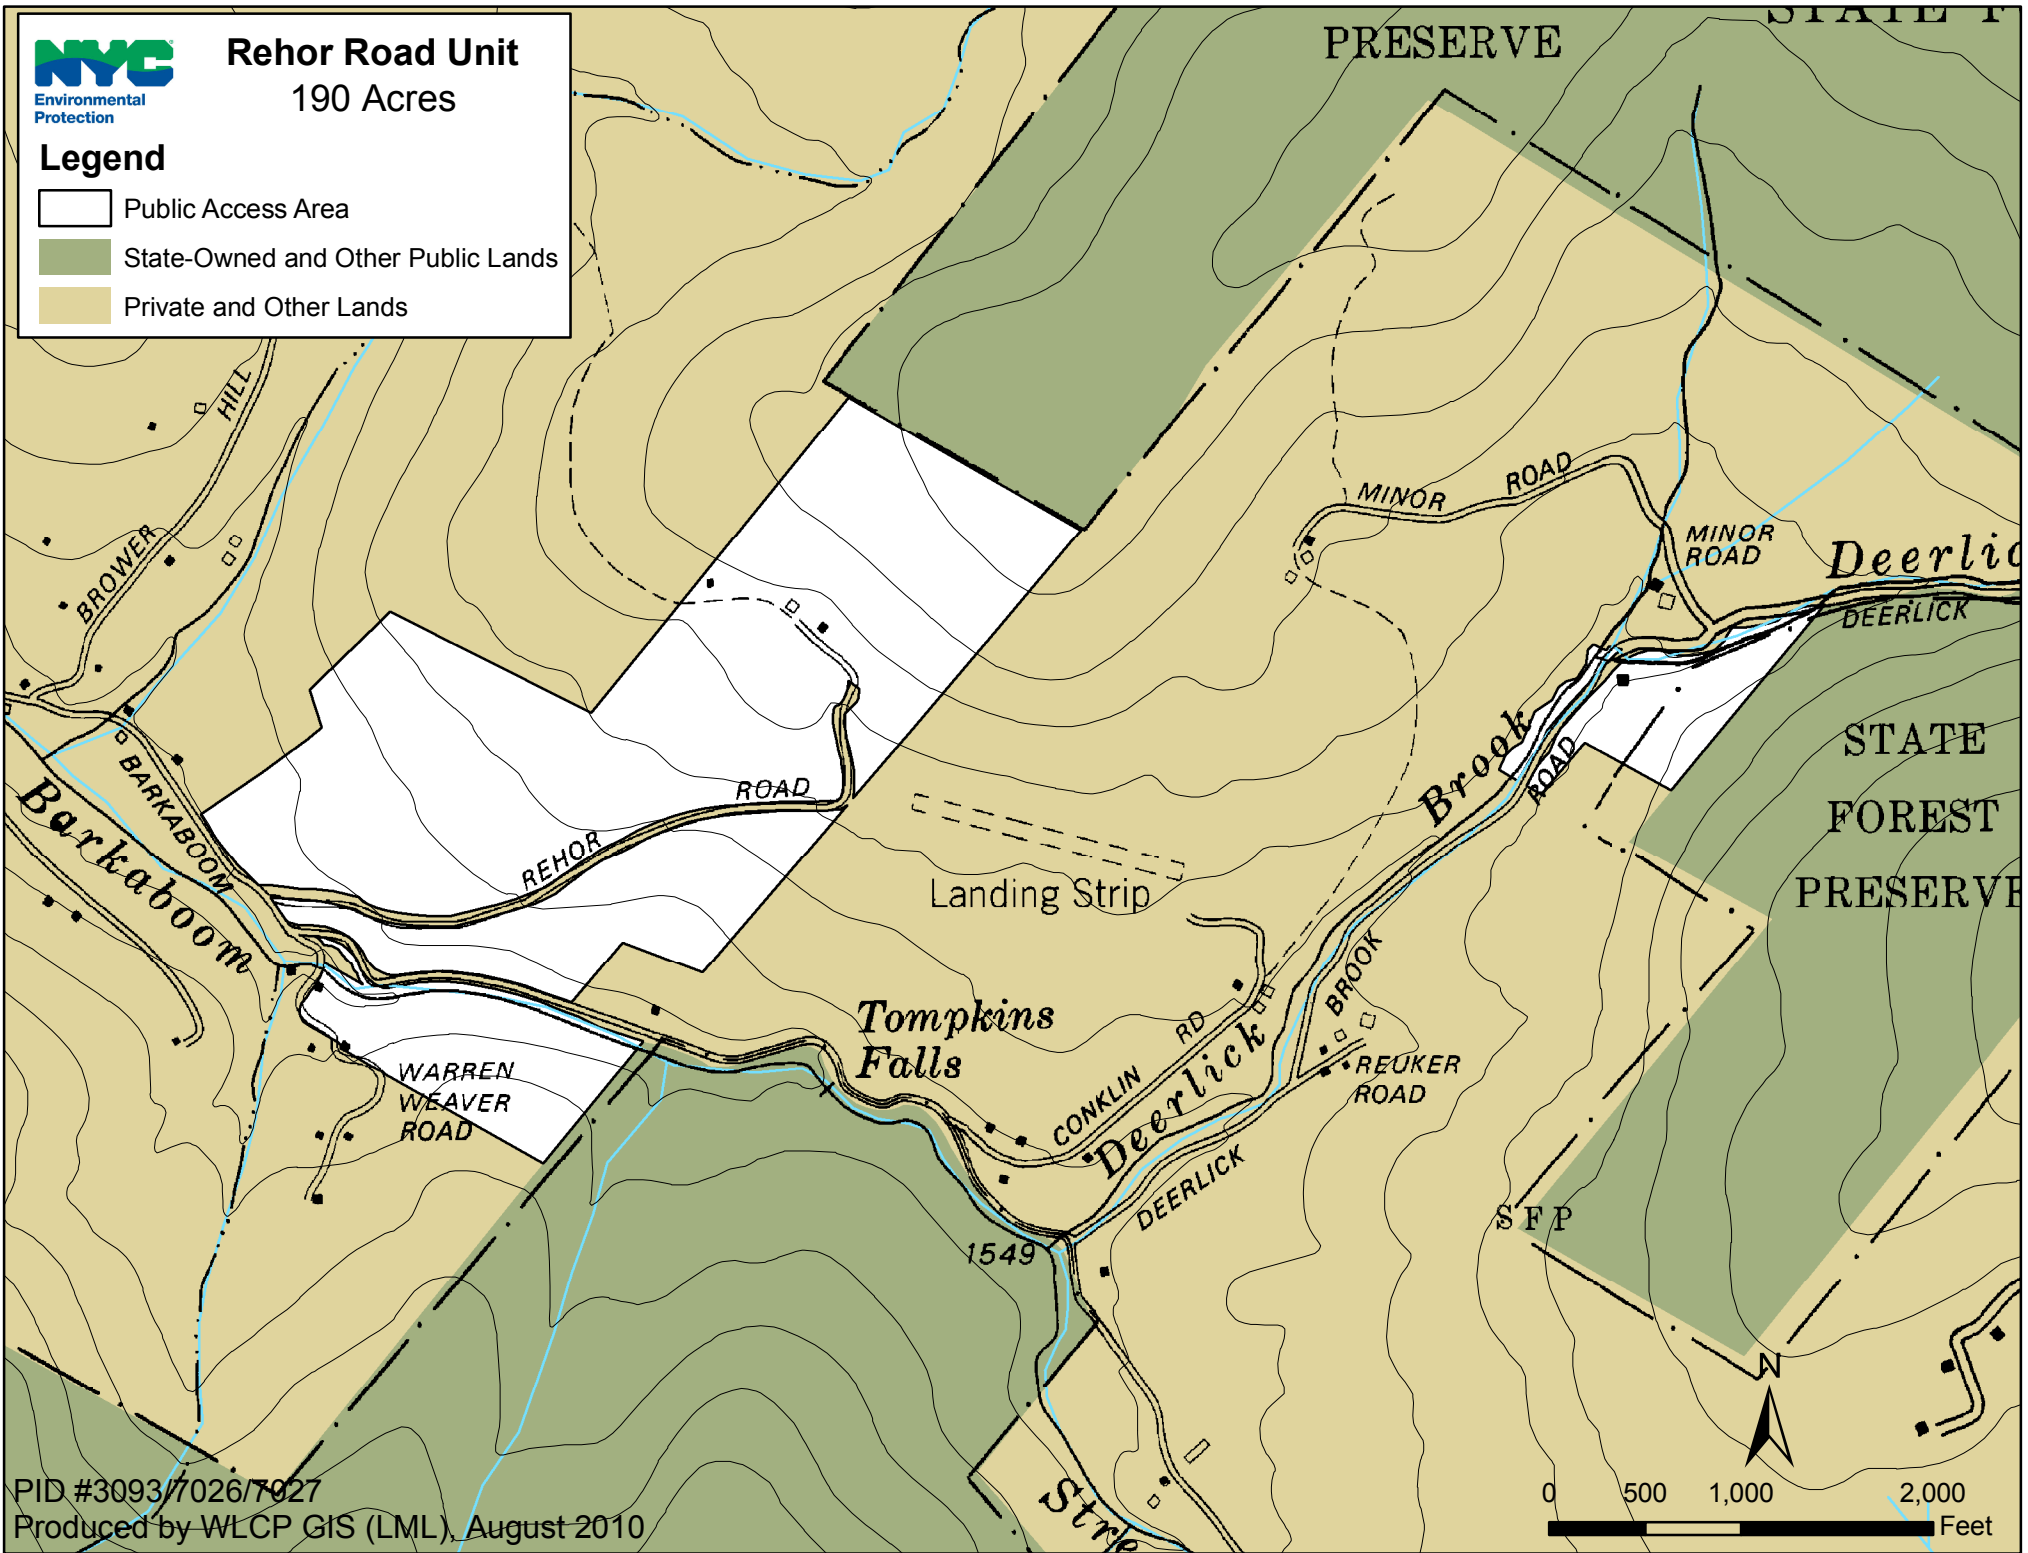

Rehor Road Unit

190 Acres

Legend

-  Public Access Area
-  State-Owned and Other Public Lands
-  Private and Other Lands

PID #3093/7026/7027

Produced by WLCP GIS (LML), August 2010