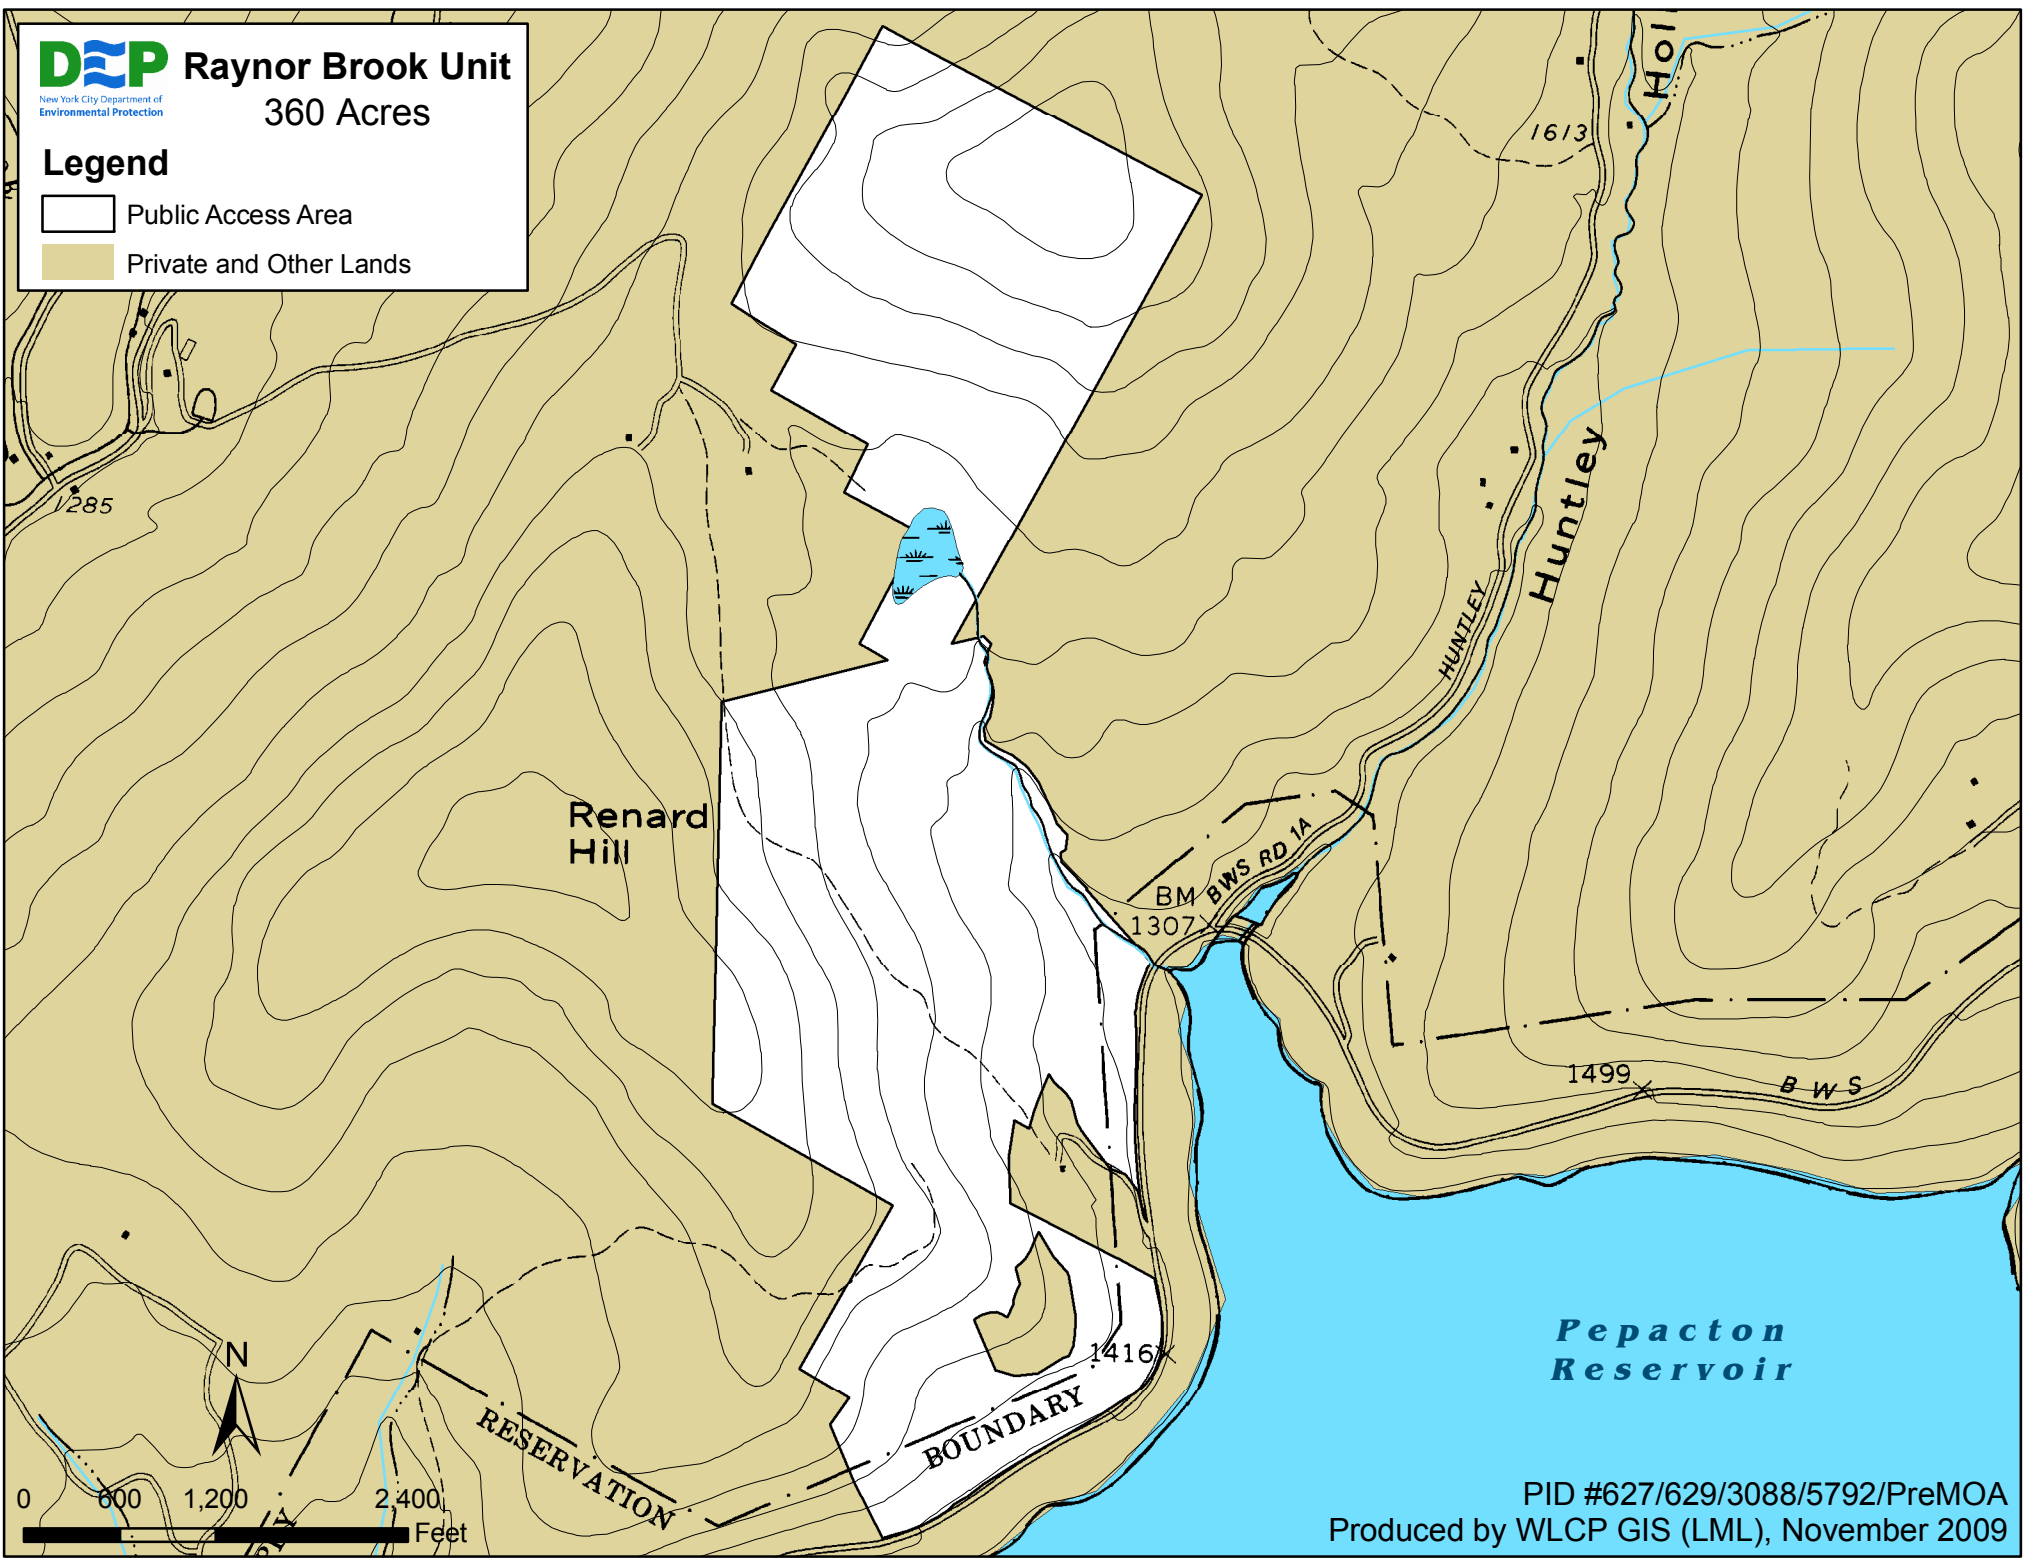

# Raynor Brook Unit

360 Acres

## Legend

-  Public Access Area
-  Private and Other Lands

*Pepacton Reservoir*