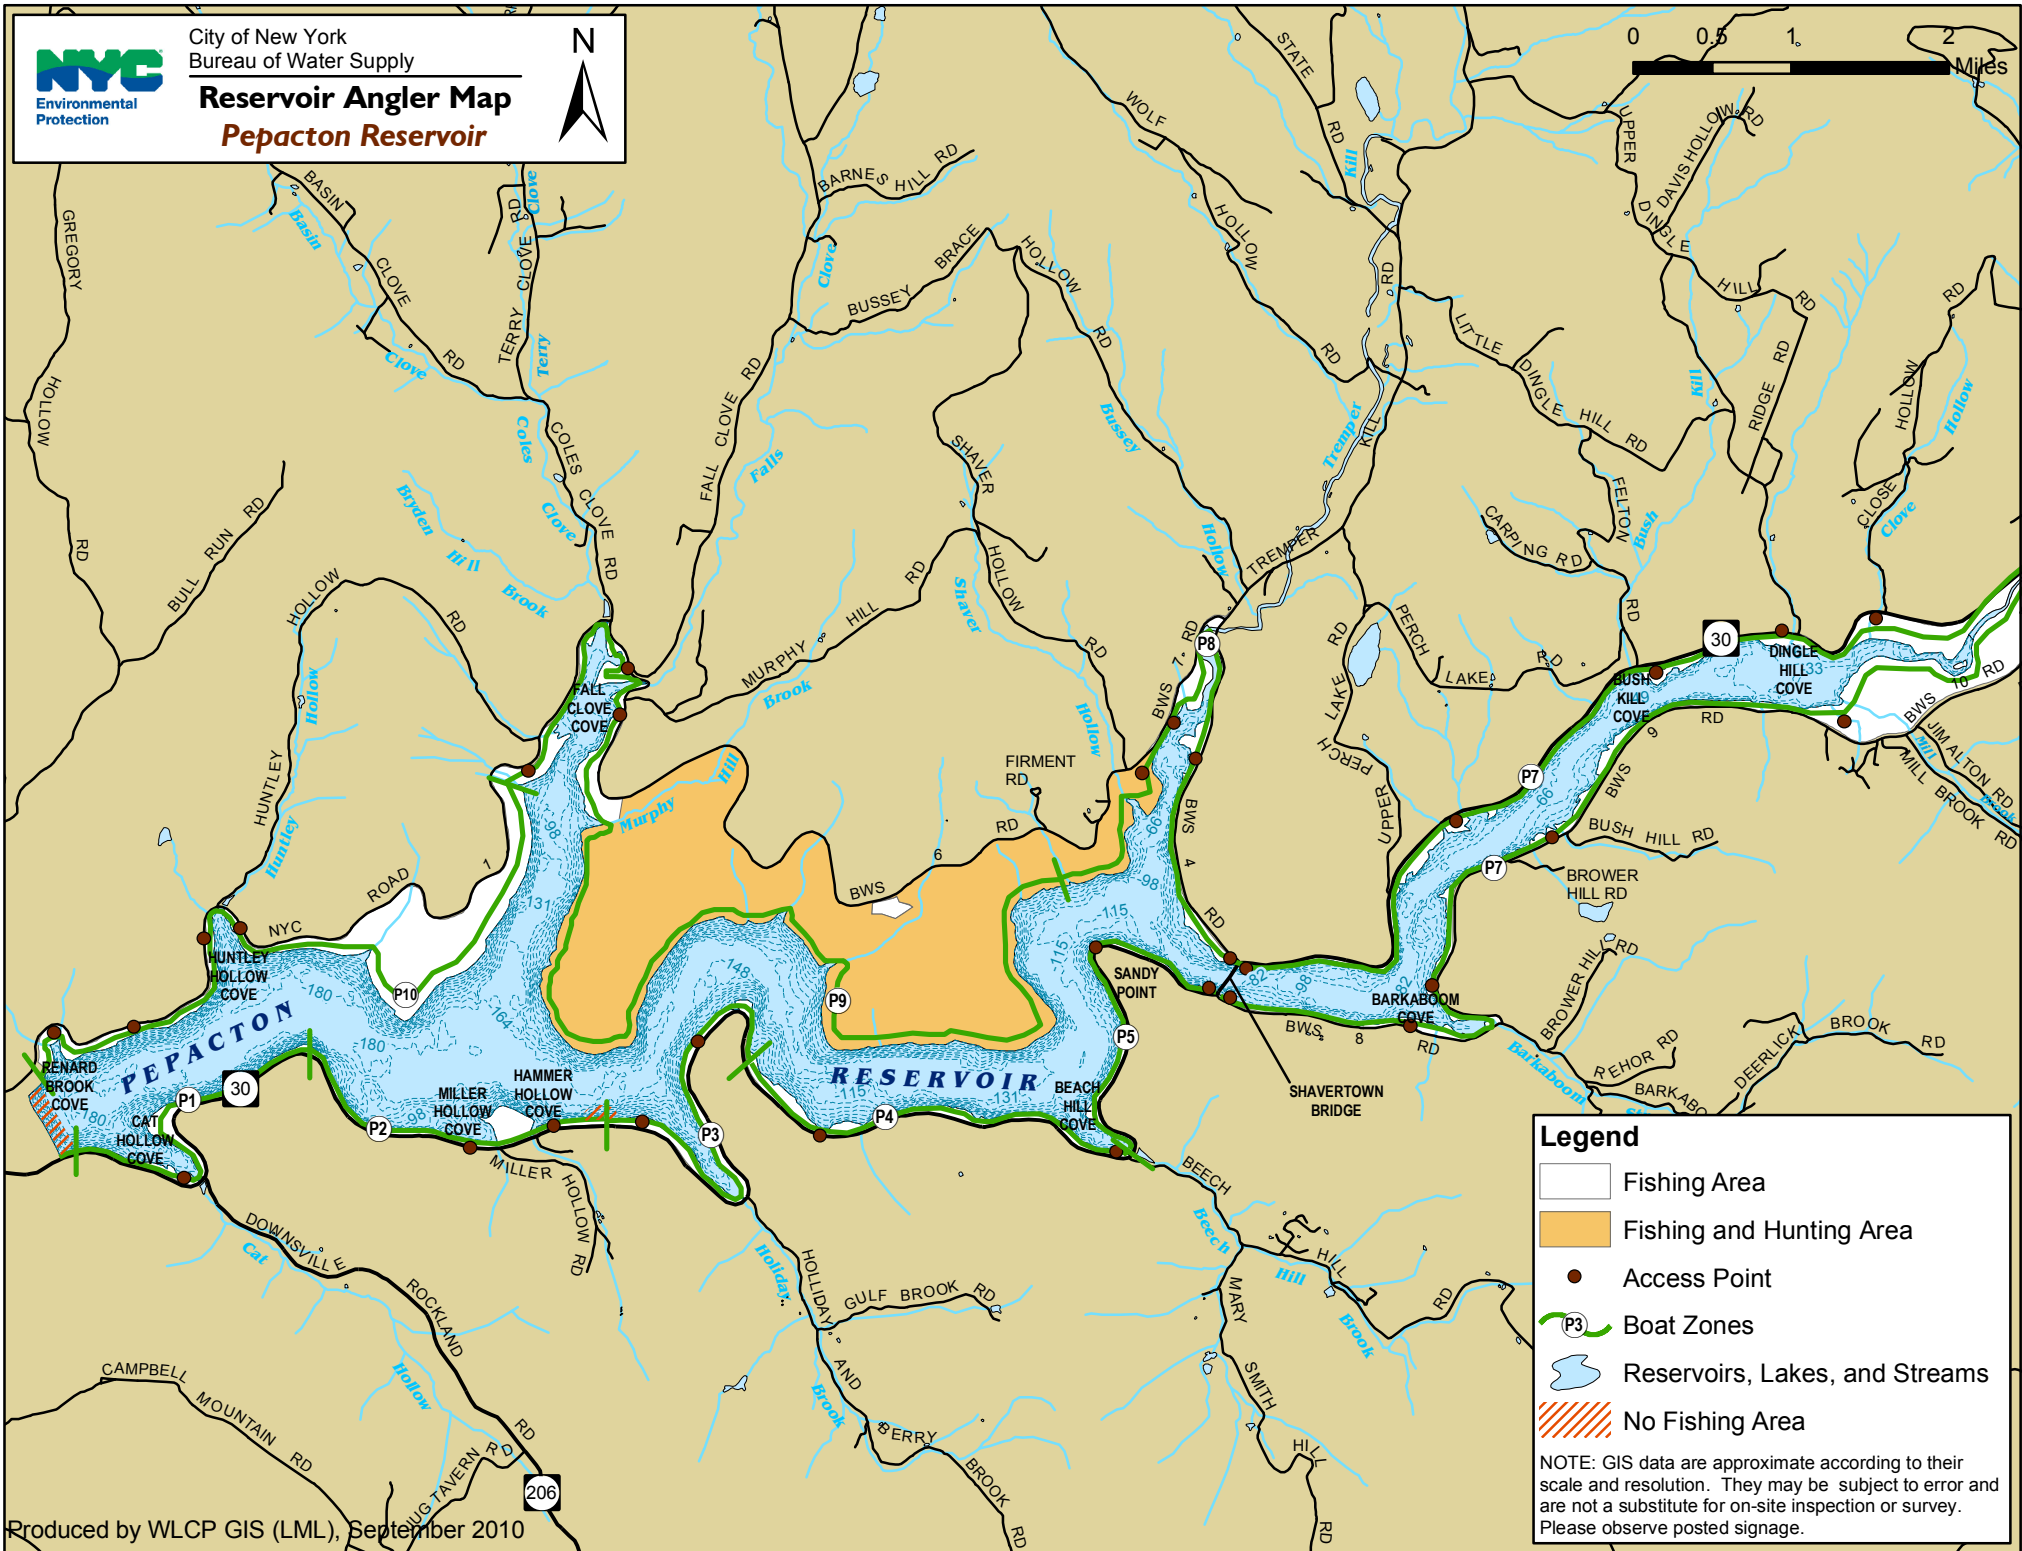

City of New York
Bureau of Water Supply

Reservoir Angler Map

Pepacton Reservoir

0 0.5 1 2 Miles

Legend

- Fishing Area
- Fishing and Hunting Area
- Access Point
- Boat Zones
- Reservoirs, Lakes, and Streams
- No Fishing Area

NOTE: GIS data are approximate according to their scale and resolution. They may be subject to error and are not a substitute for on-site inspection or survey. Please observe posted signage.