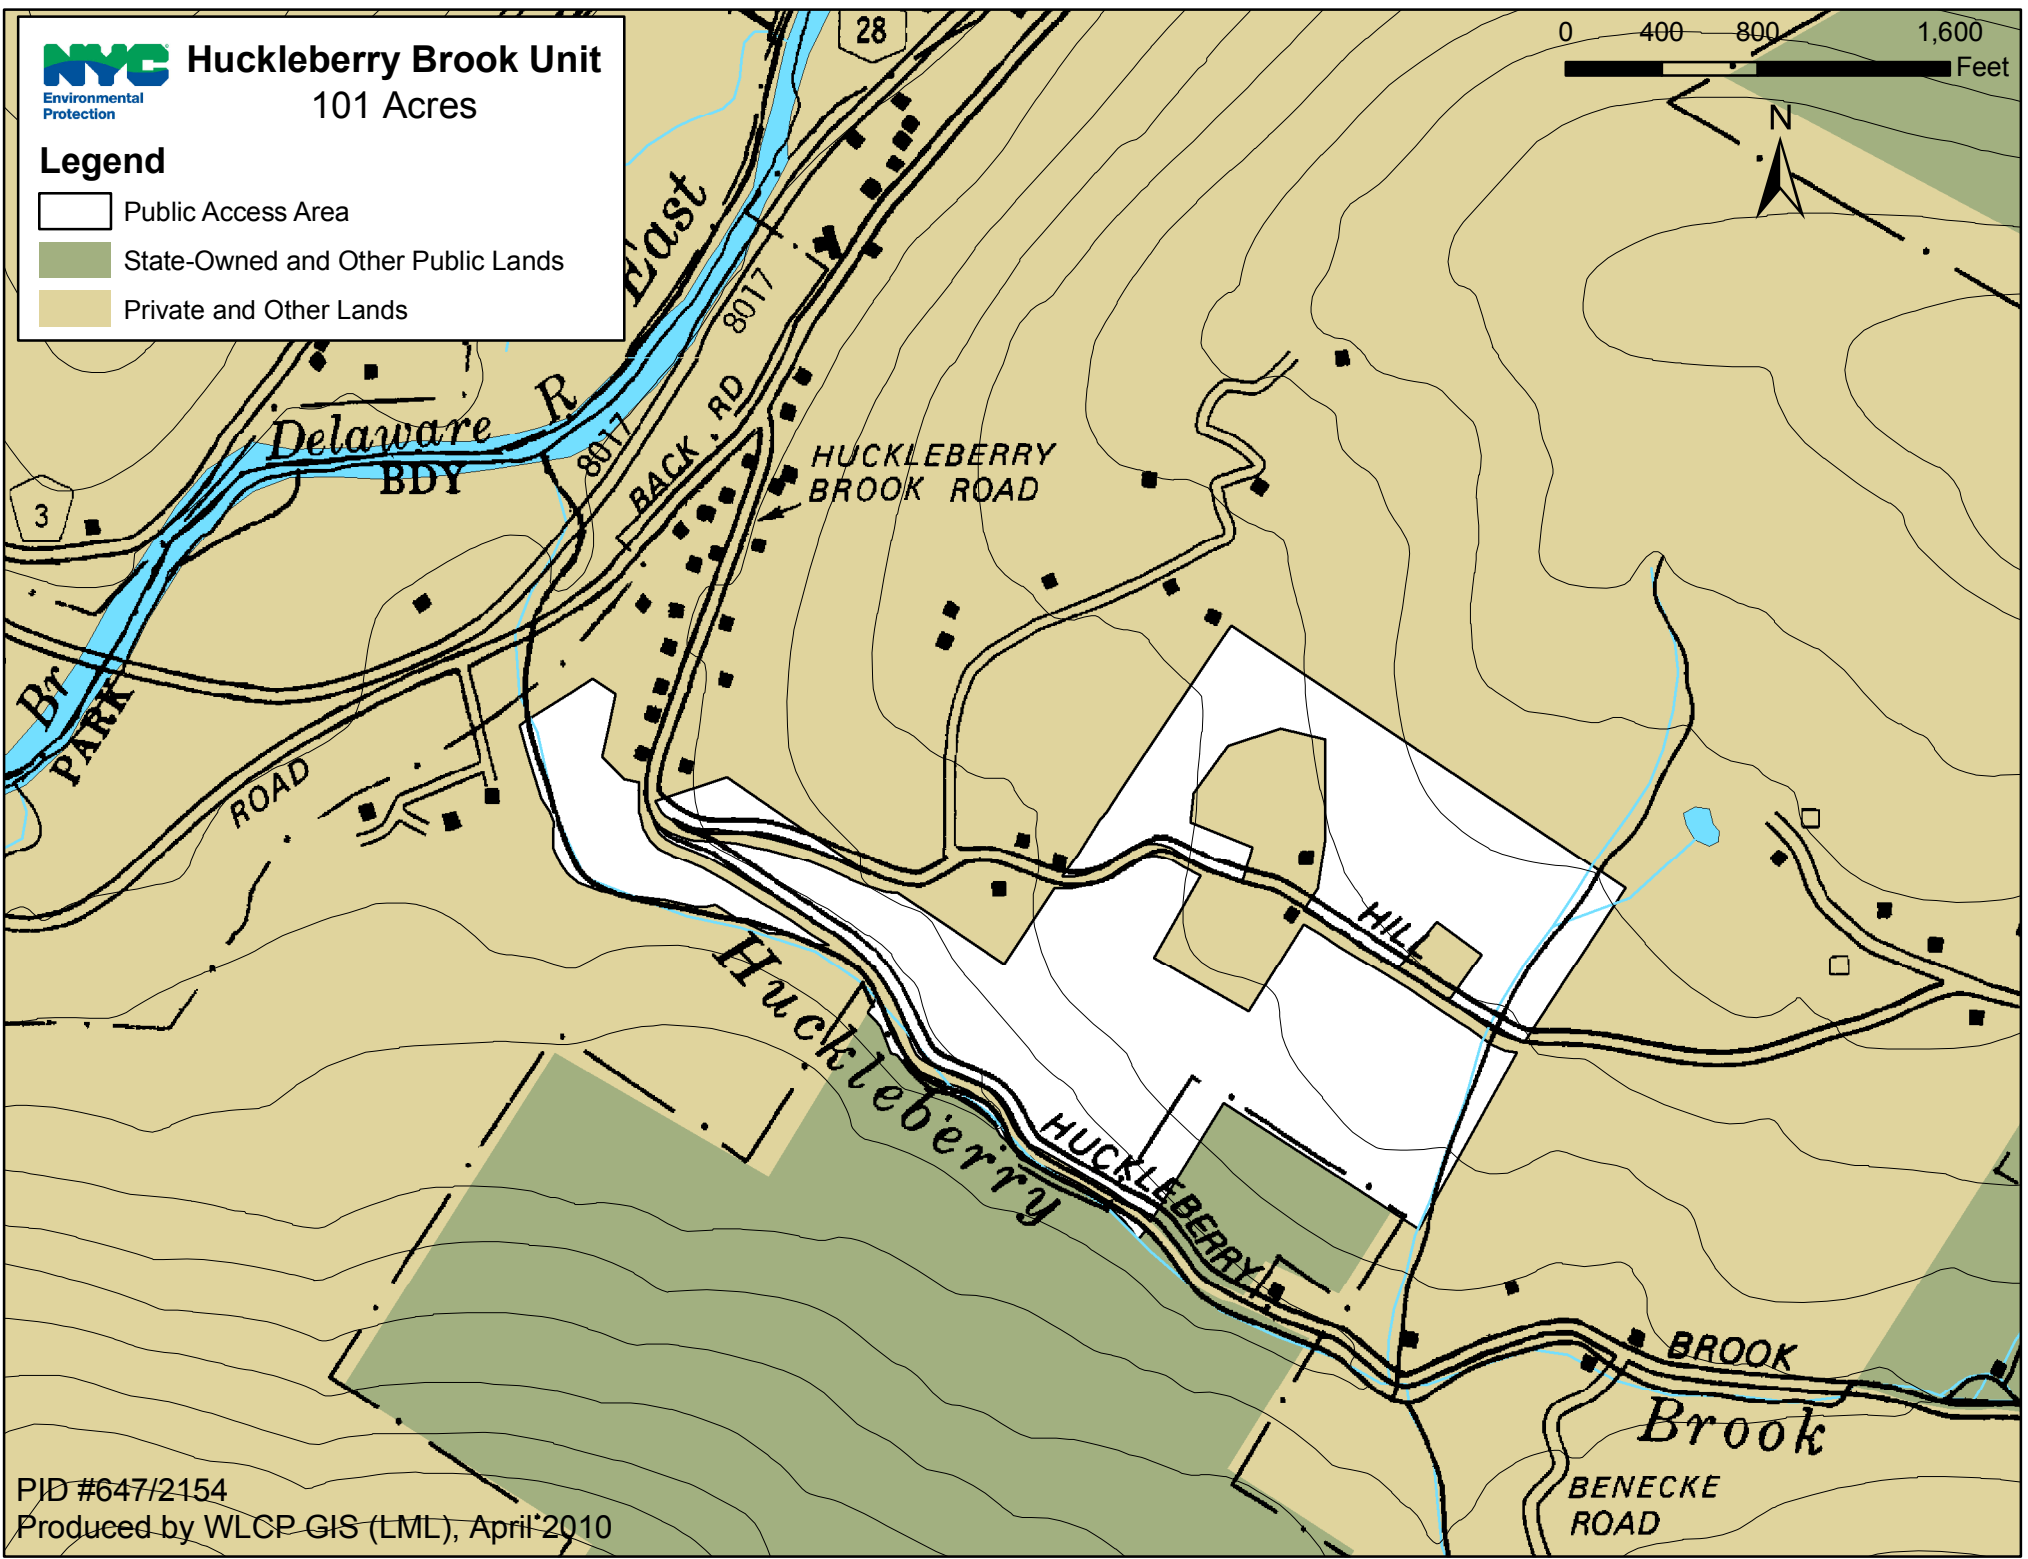

Huckleberry Brook Unit

101 Acres

Legend

-  Public Access Area
-  State-Owned and Other Public Lands
-  Private and Other Lands

PID #647/2154

Produced by WLCP GIS (LML), April 2010