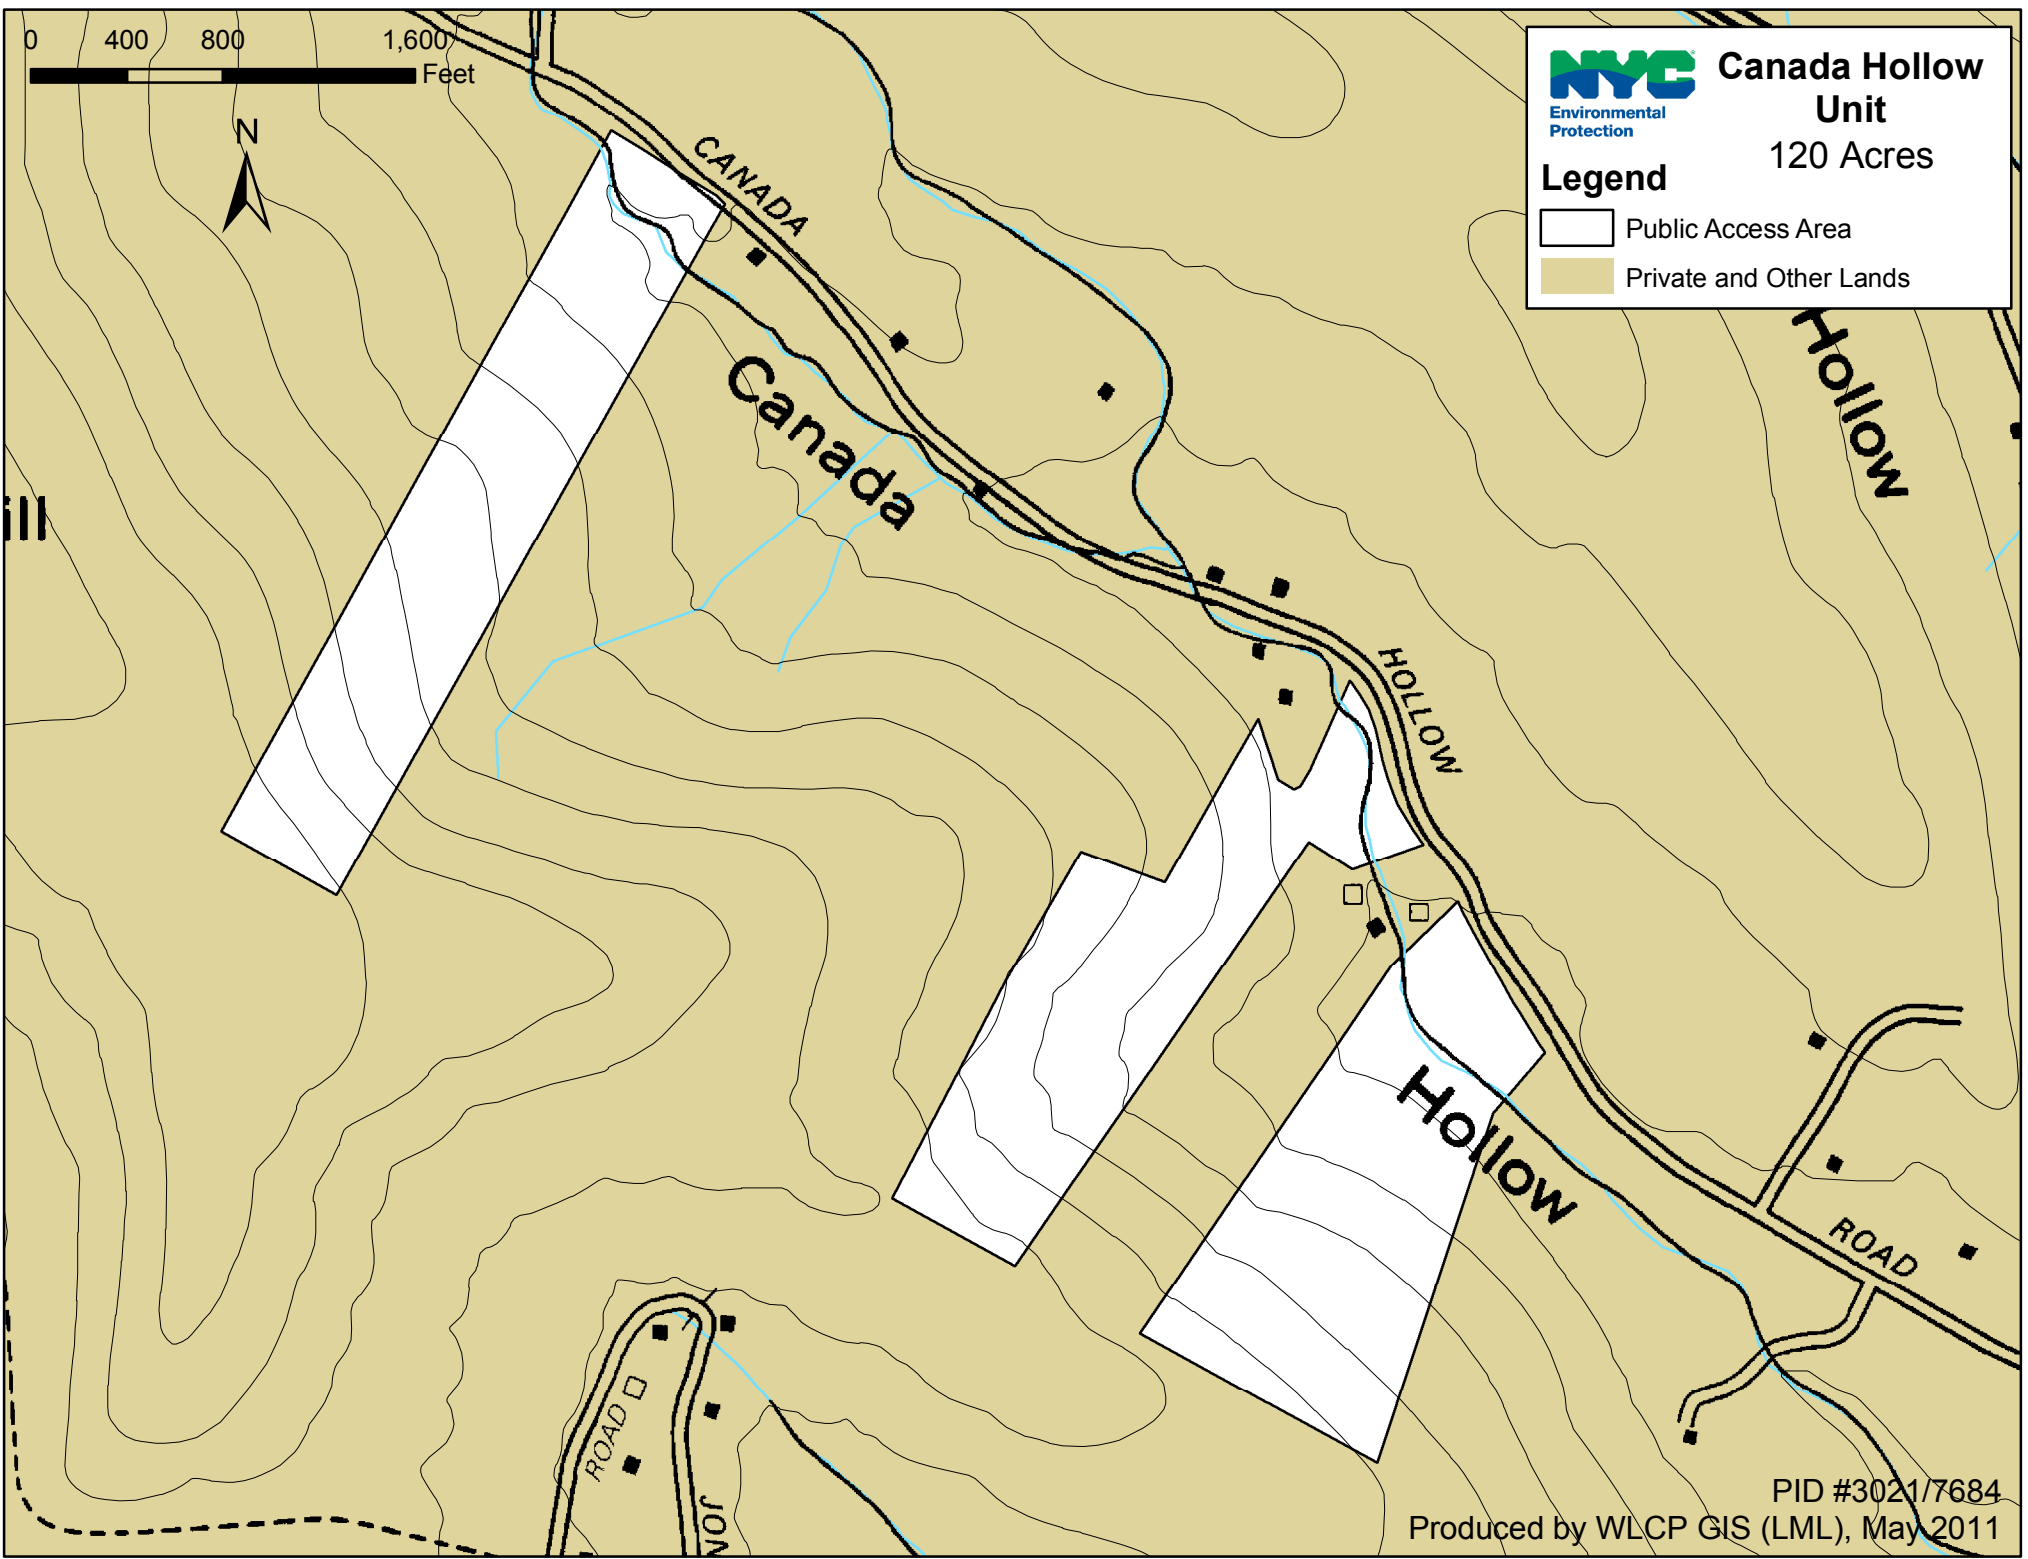

0 400 800 1,600 Feet

Canada Hollow Unit
120 Acres

Legend

-  Public Access Area
-  Private and Other Lands

PID #3021/7684

Produced by WLCP GIS (LML), May 2011