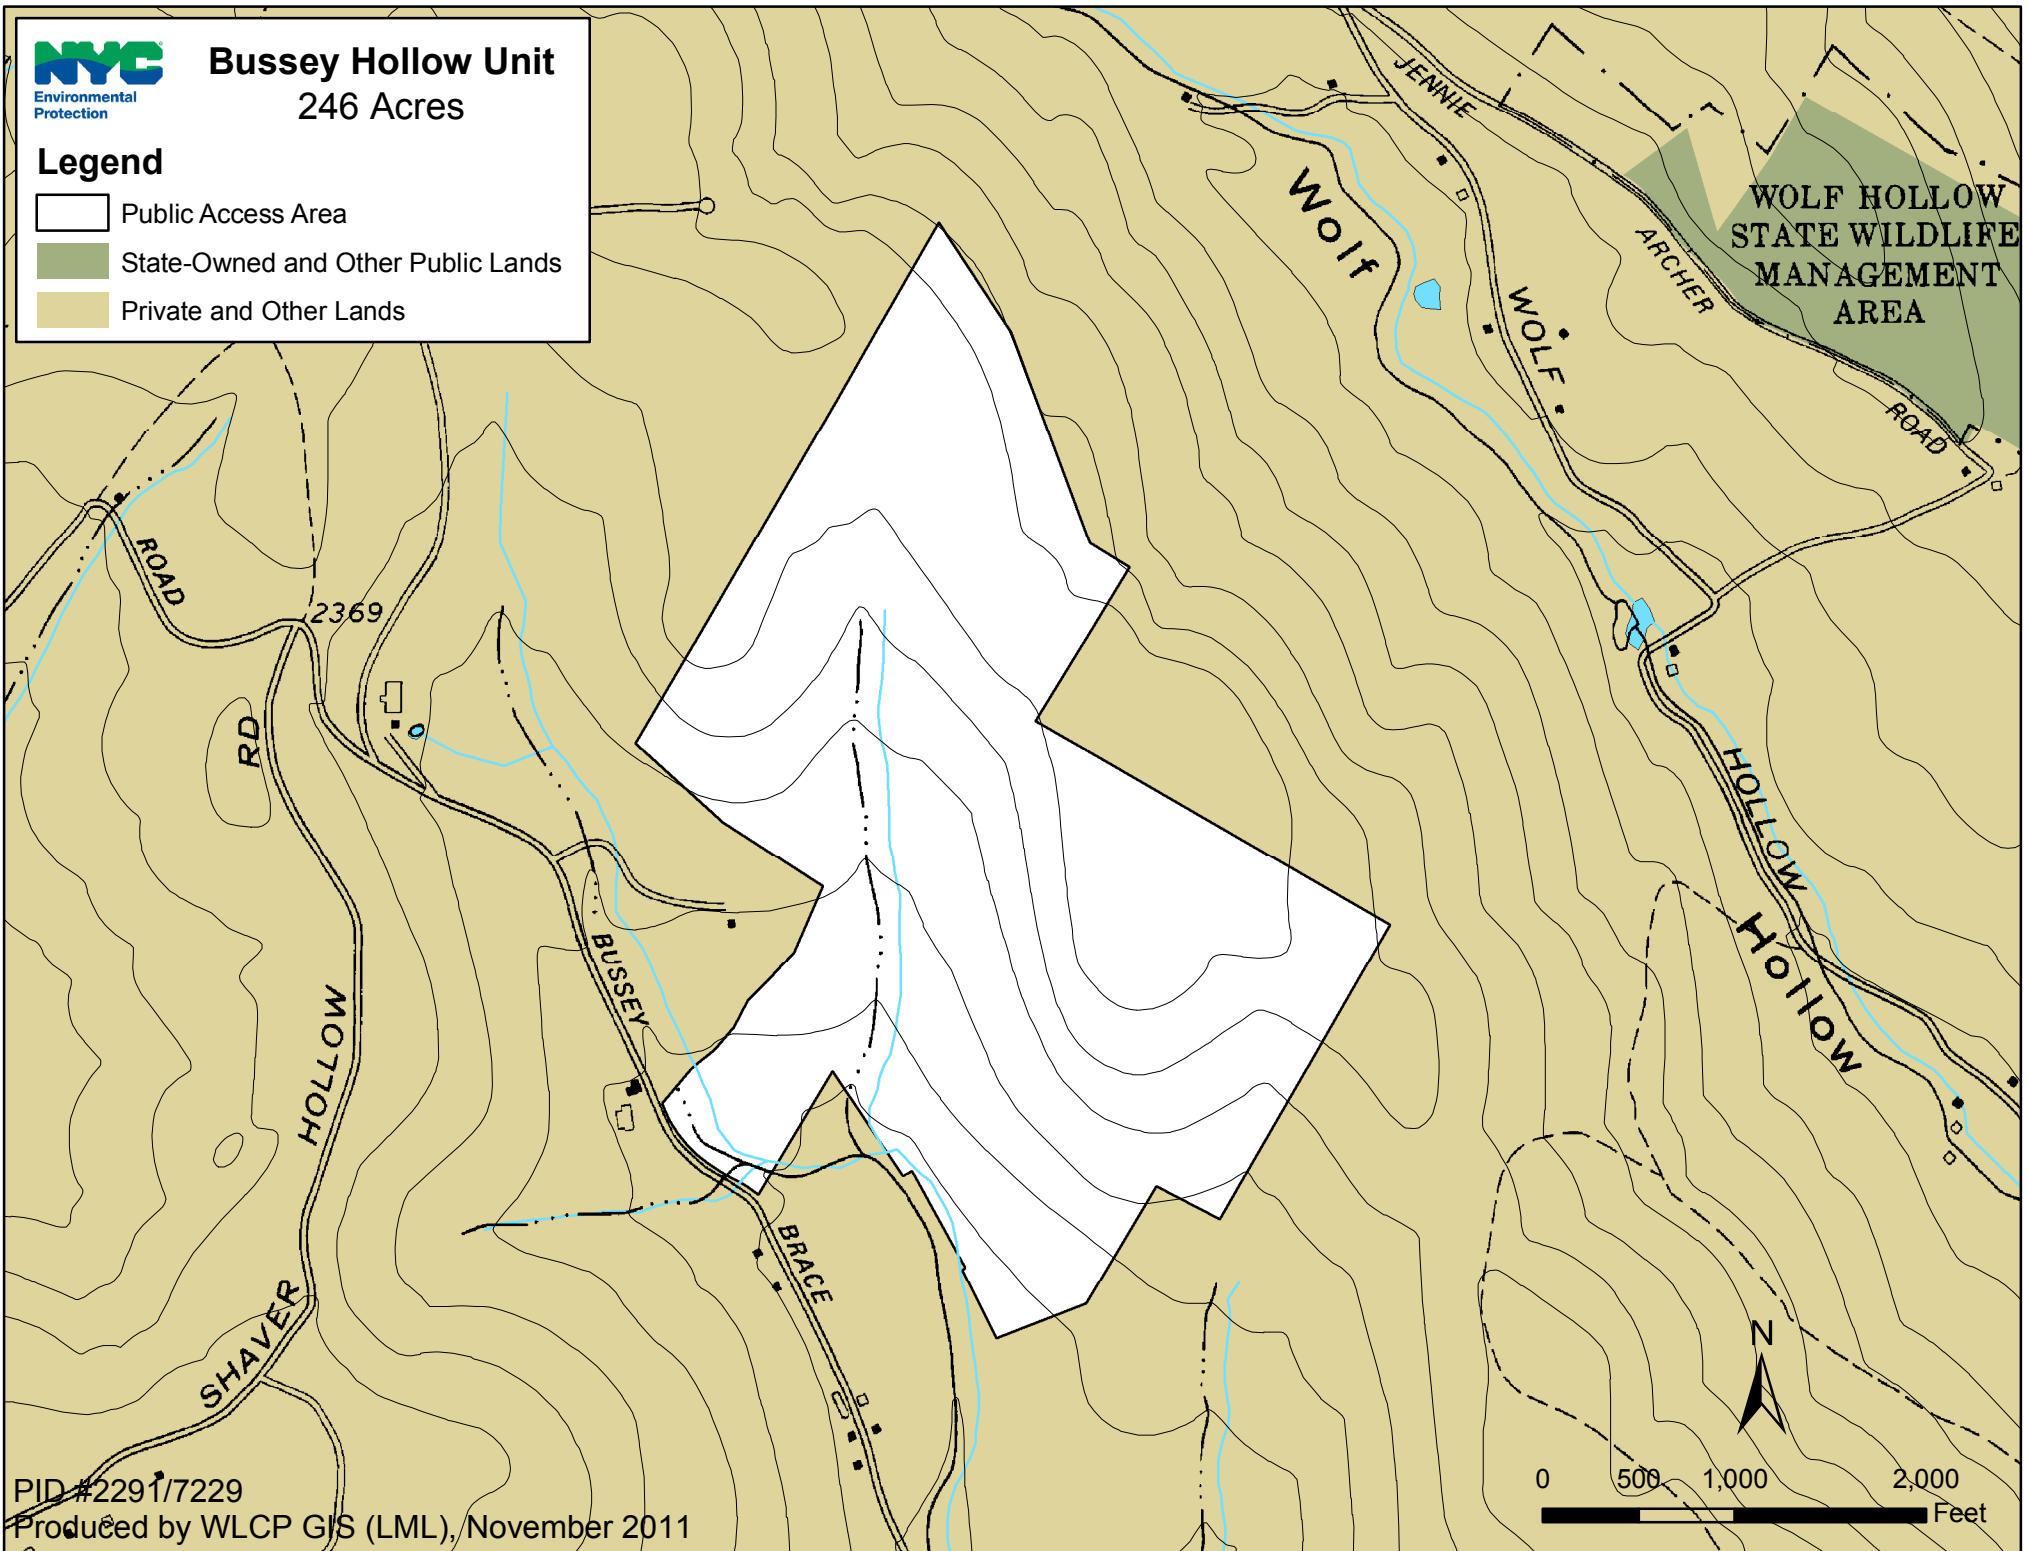

Bussey Hollow Unit

246 Acres

Legend

-  Public Access Area
-  State-Owned and Other Public Lands
-  Private and Other Lands

PID #2291/7229

Produced by WLCP GIS (LML), November 2011