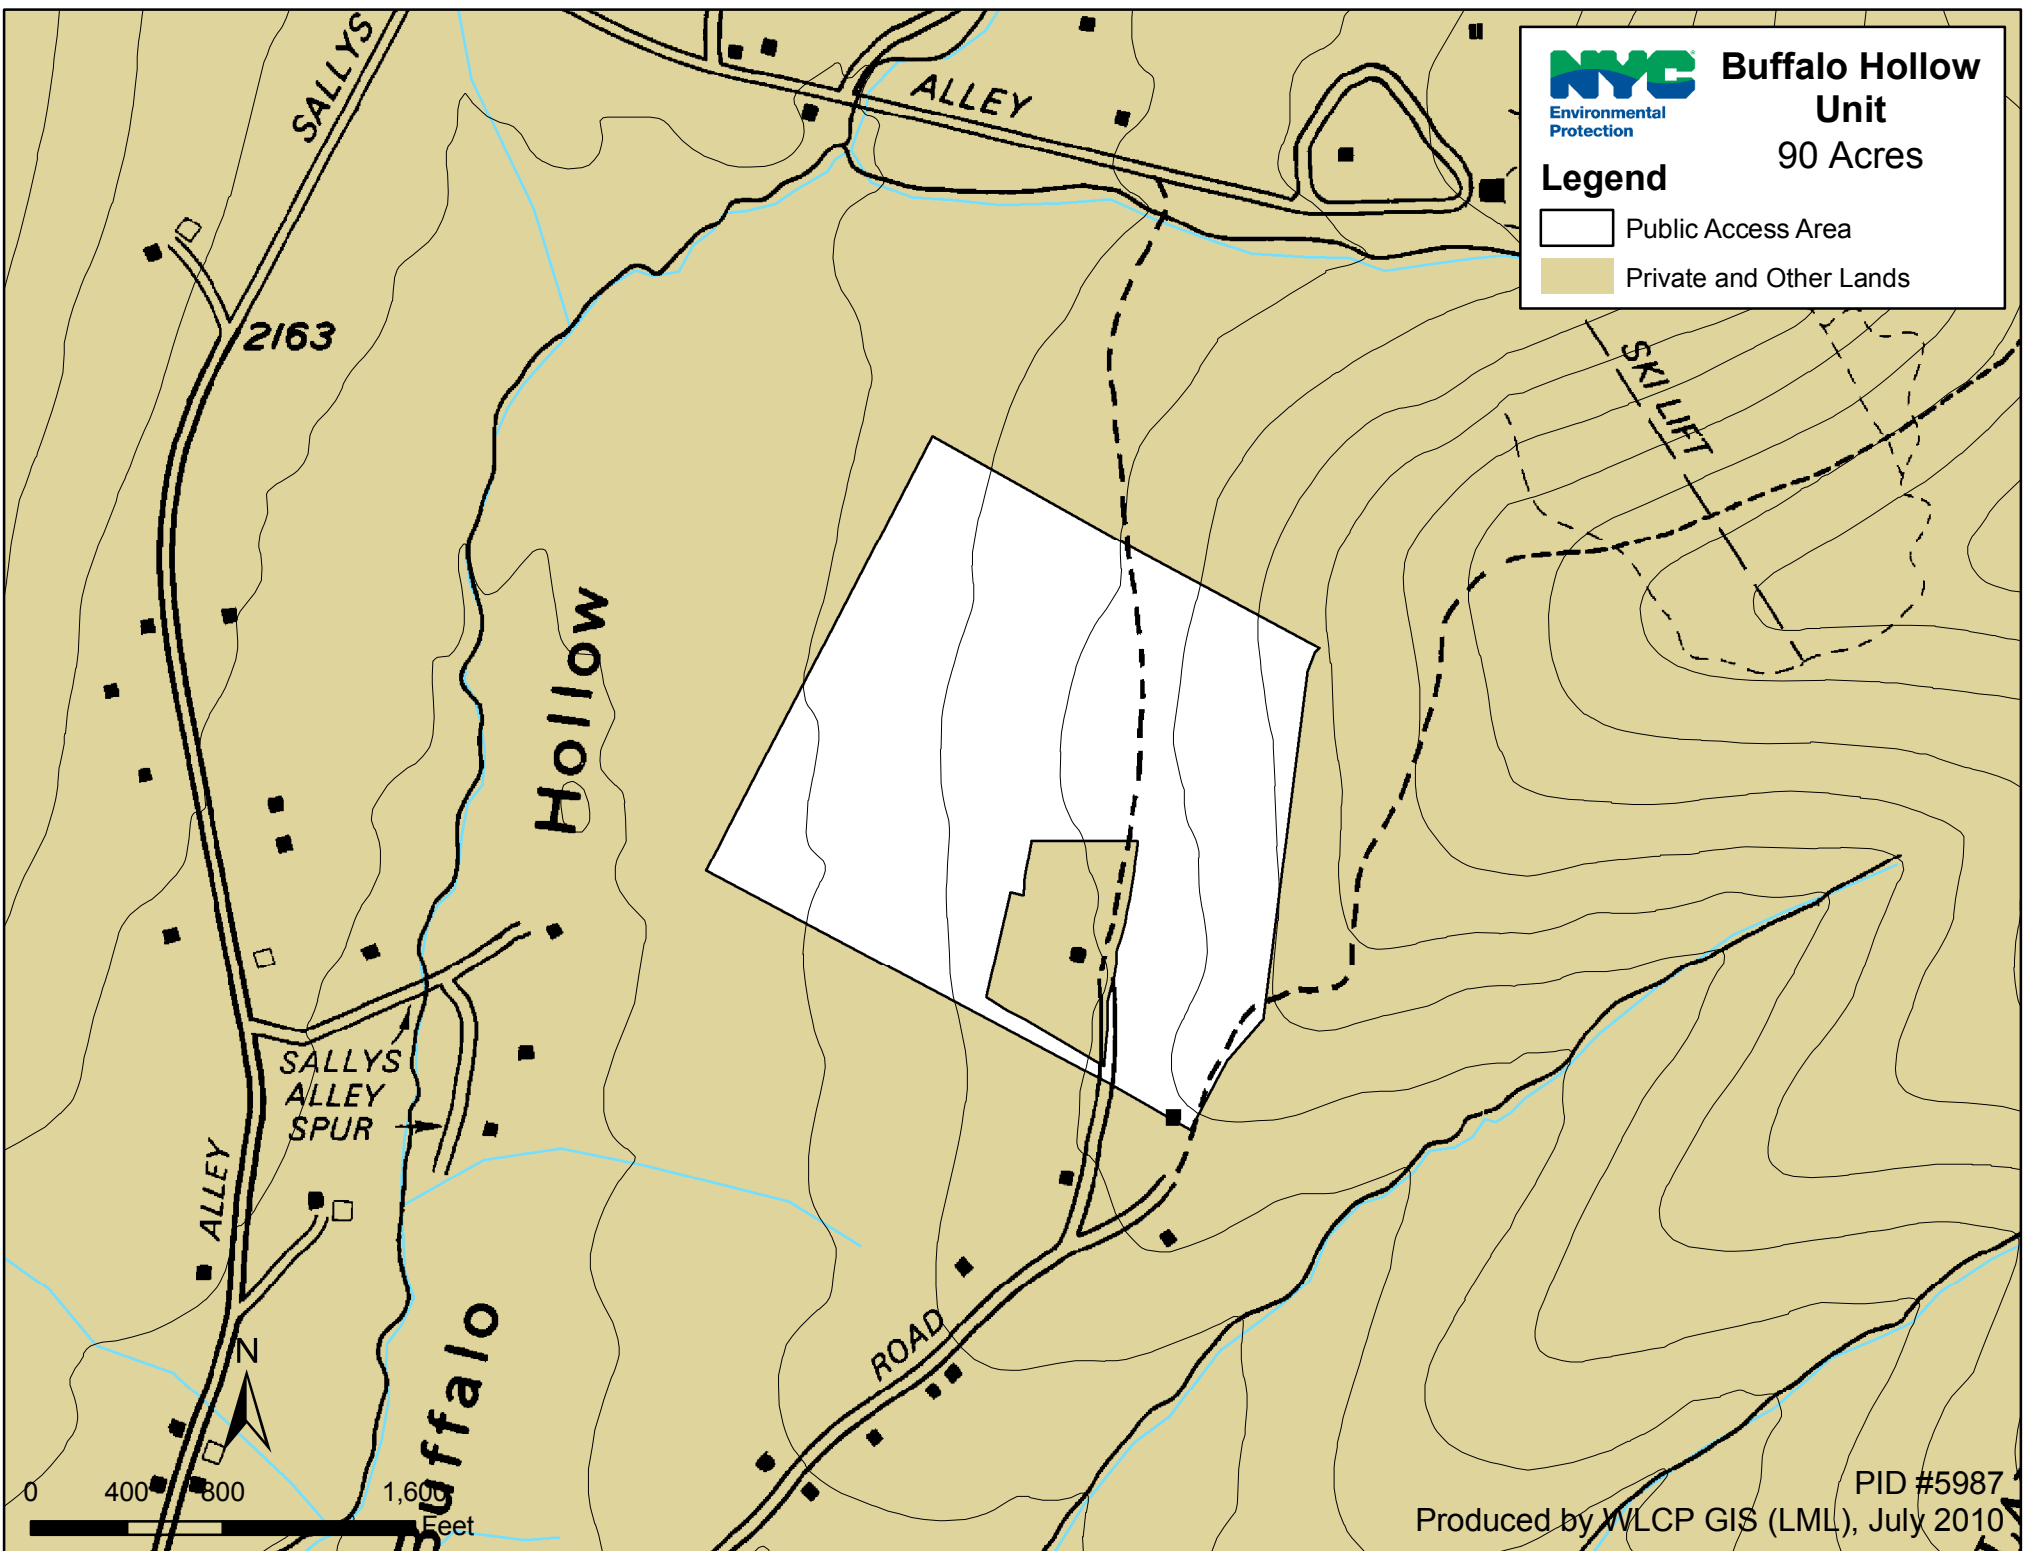

**Buffalo Hollow
Unit**
90 Acres

Legend

-  Public Access Area
-  Private and Other Lands

PID #5987

Produced by WLCP GIS (LML), July 2010