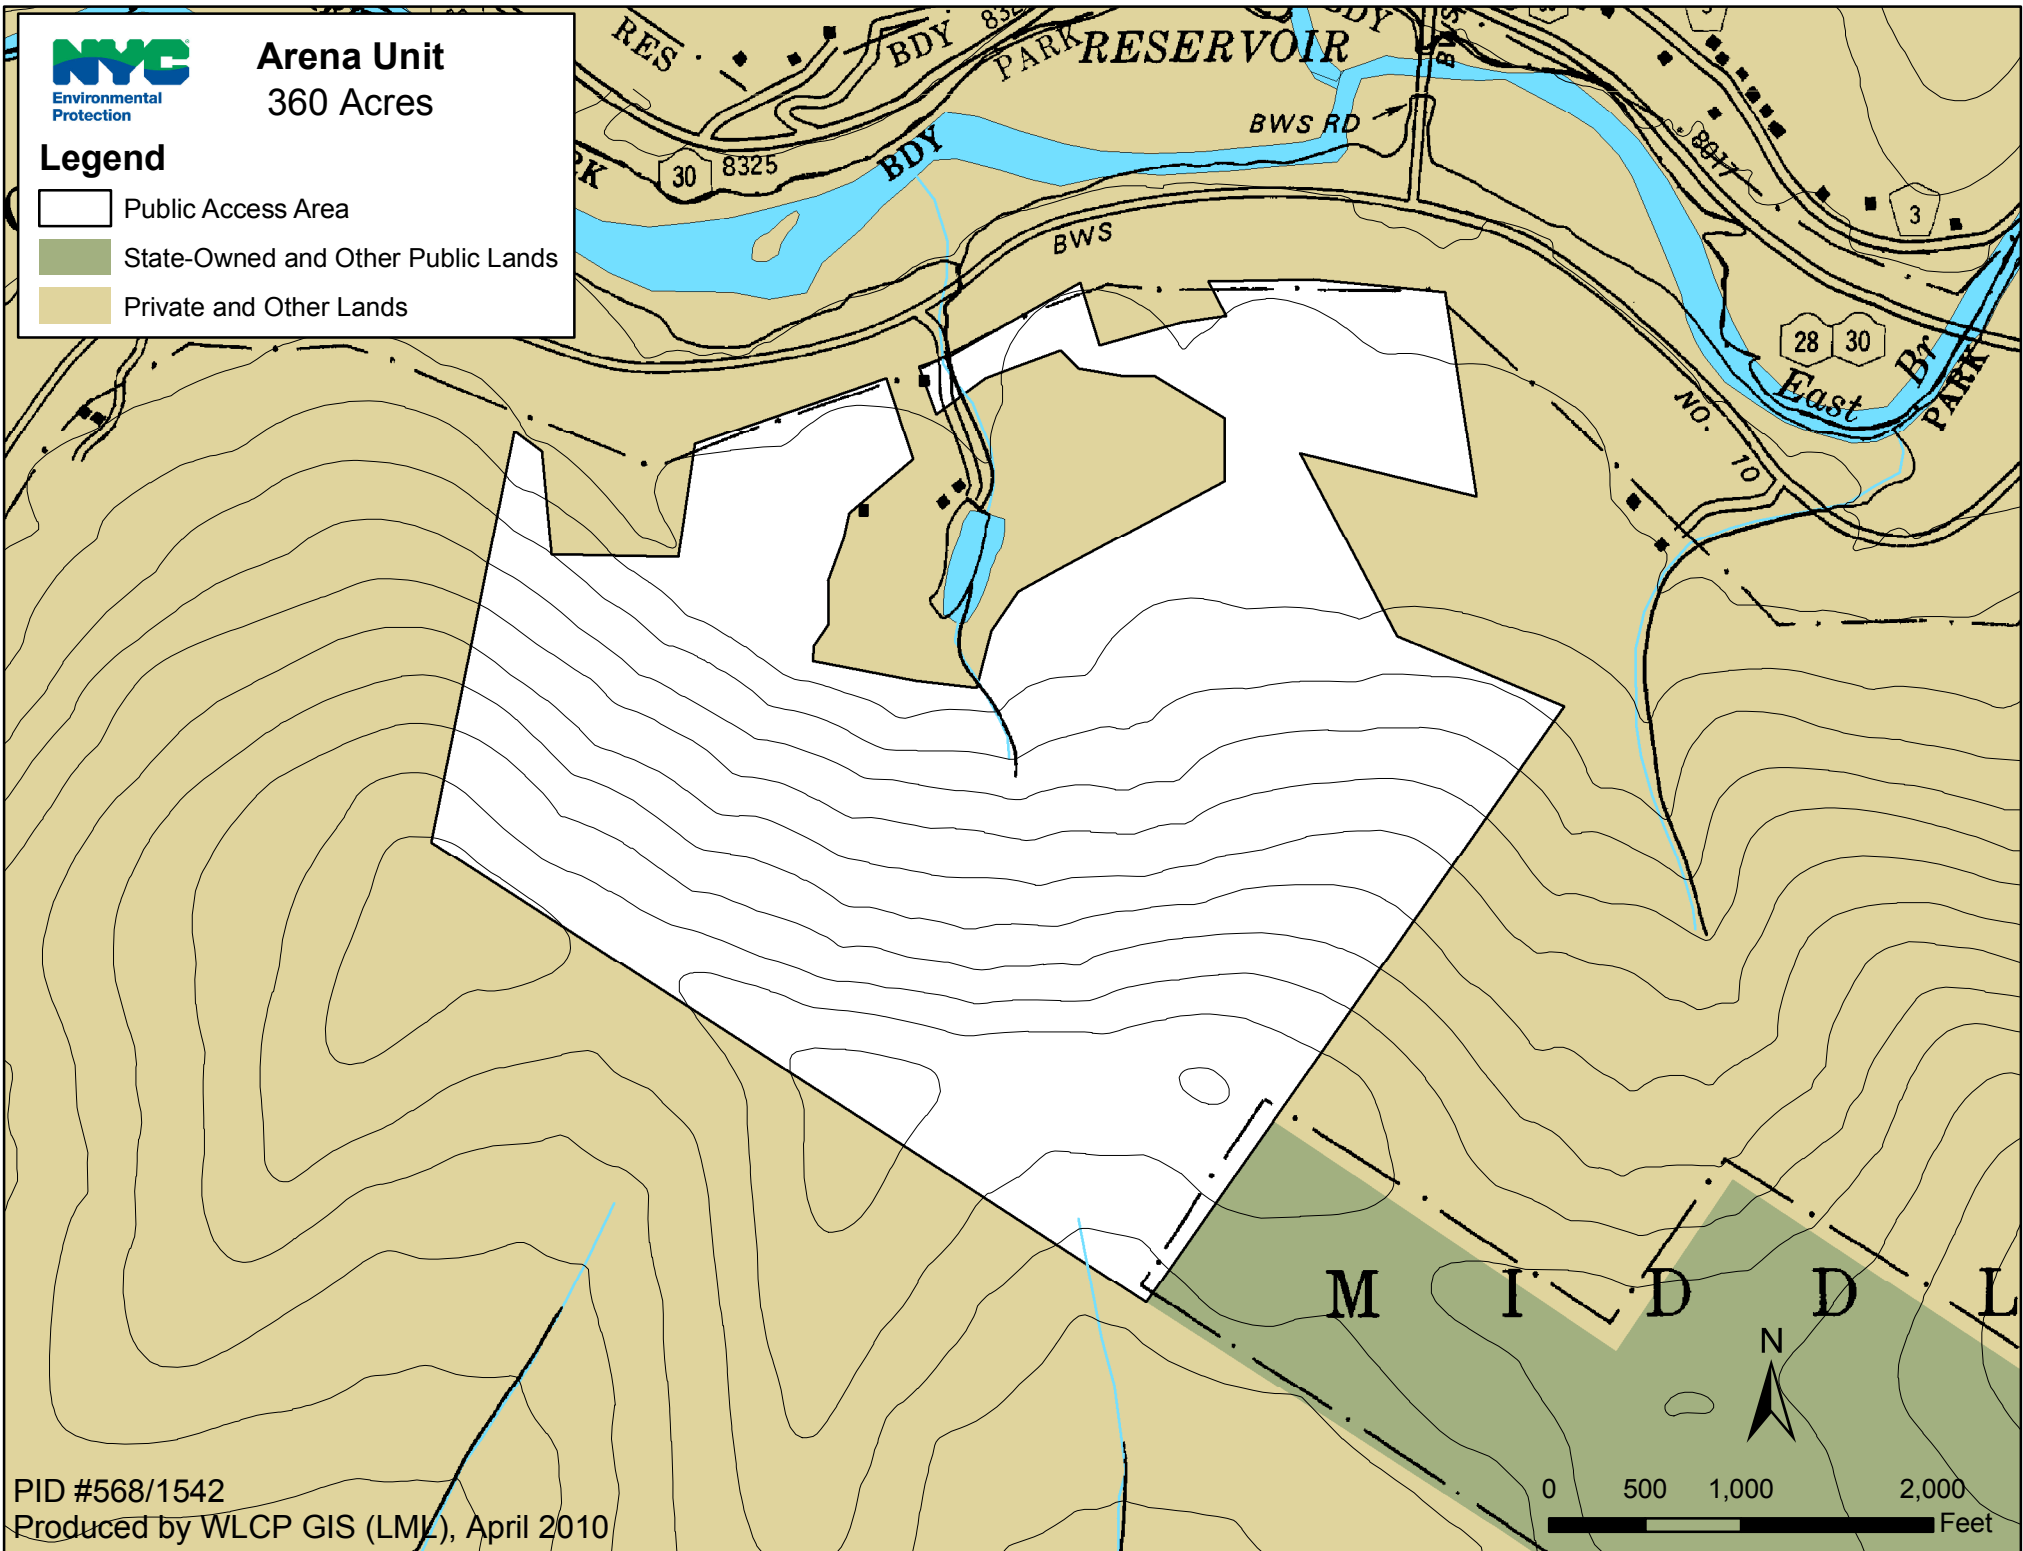

Arena Unit

360 Acres

Legend

- Public Access Area
- State-Owned and Other Public Lands
- Private and Other Lands

M I D D L