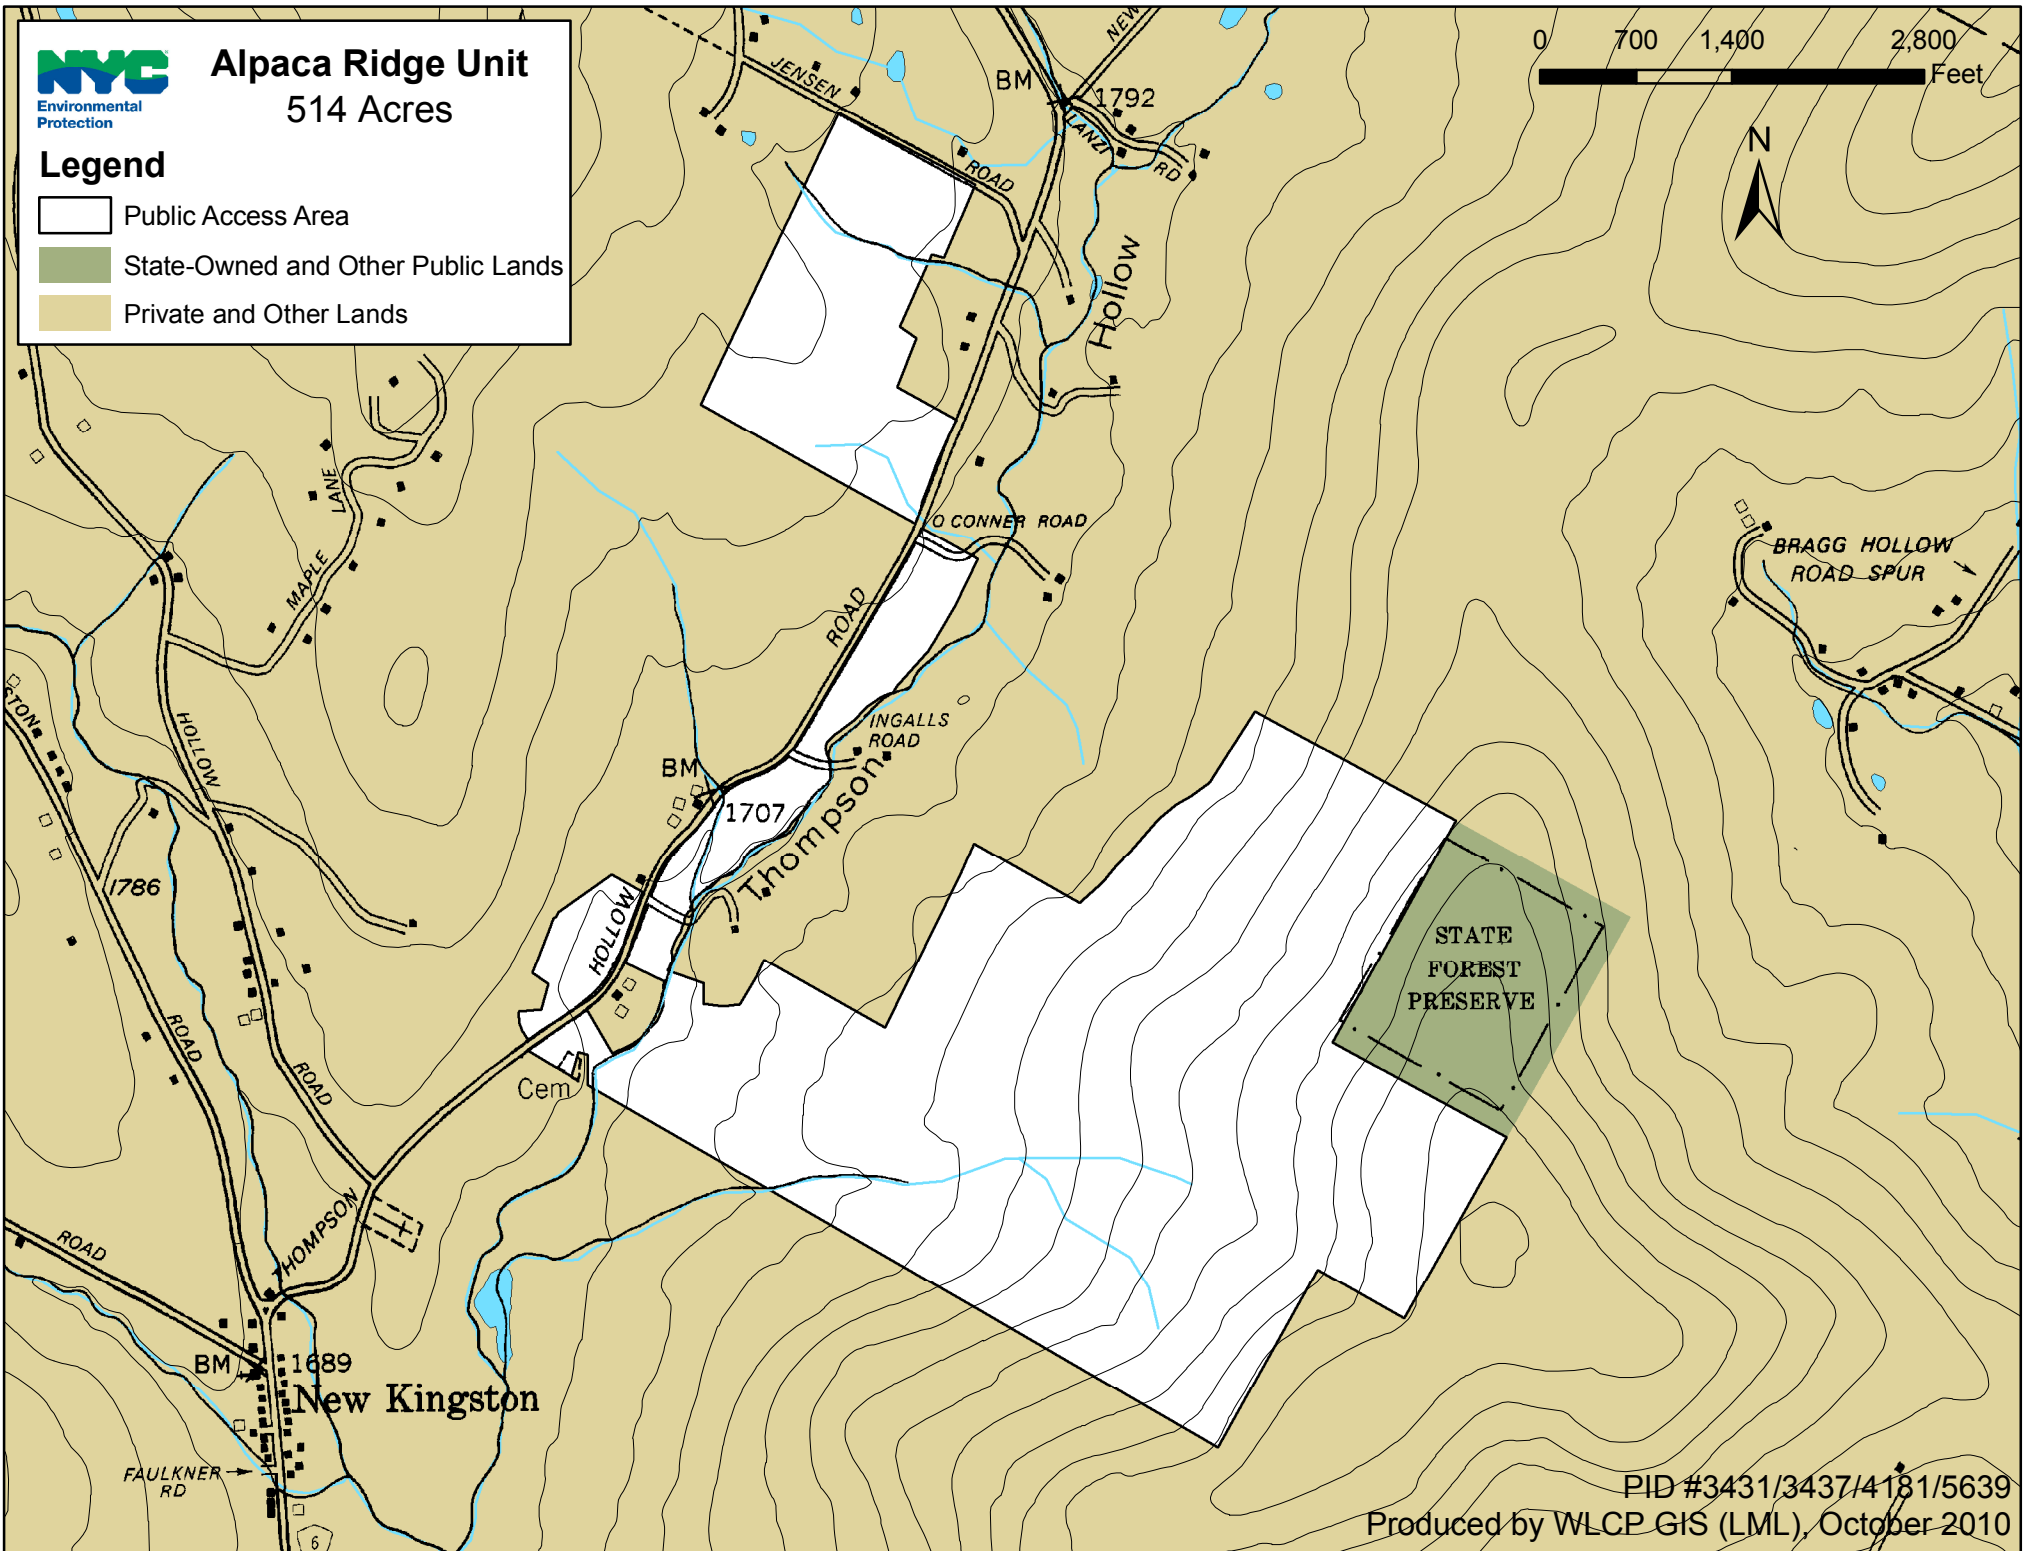

Alpaca Ridge Unit

514 Acres

Legend

- Public Access Area
- State-Owned and Other Public Lands
- Private and Other Lands

PID #3431/3437/4181/5639

Produced by WLCP GIS (LML), October 2010